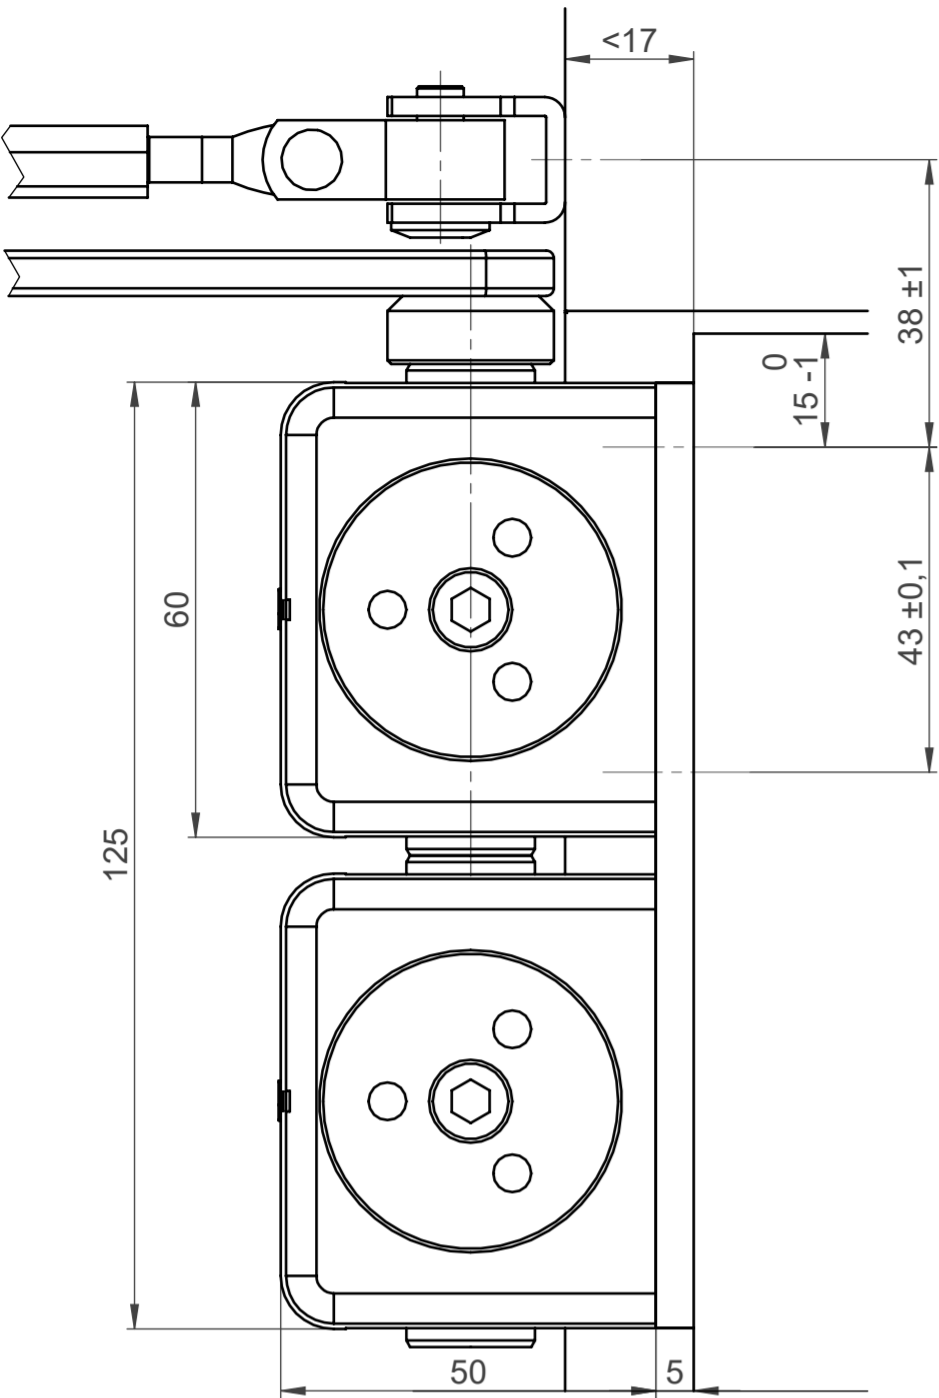

This work is copyright and no part may be reproduced, by any process, nor may any other exclusive right be exercised without the permission of ASSA ABLOY.

Direktbefestigung direct installation

DIN links
left hand door

DIN rechts
right hand door

Befestigung mit Montageplatte installation with mounting plate

DIN links
left hand door

DIN rechts
right hand door

State	Description	Date	Name				
	Inspection Dimension			Name local language		DC300 Tandem Normalmontage	
Surface:				Material:		General tolerance:	
Volume:	Weight:	Surface area:	Created (YYYY-MM-DD):	Designed by:	Drawn by:	Scale:	Projection:
mm ³	gram	mm ²	2018-08-31	andsau	andsau	1:2.5 (A2)	
ASSA ABLOY				Door closer accessory		Alternate ID	
ASSA ABLOY Sicherheitstechnik GmbH				standard installation hinge side		DC300-Tandem-1000	
				Normalmontage Bandseite		Document ID	
						D001005676-001	
						Rev.: 1	