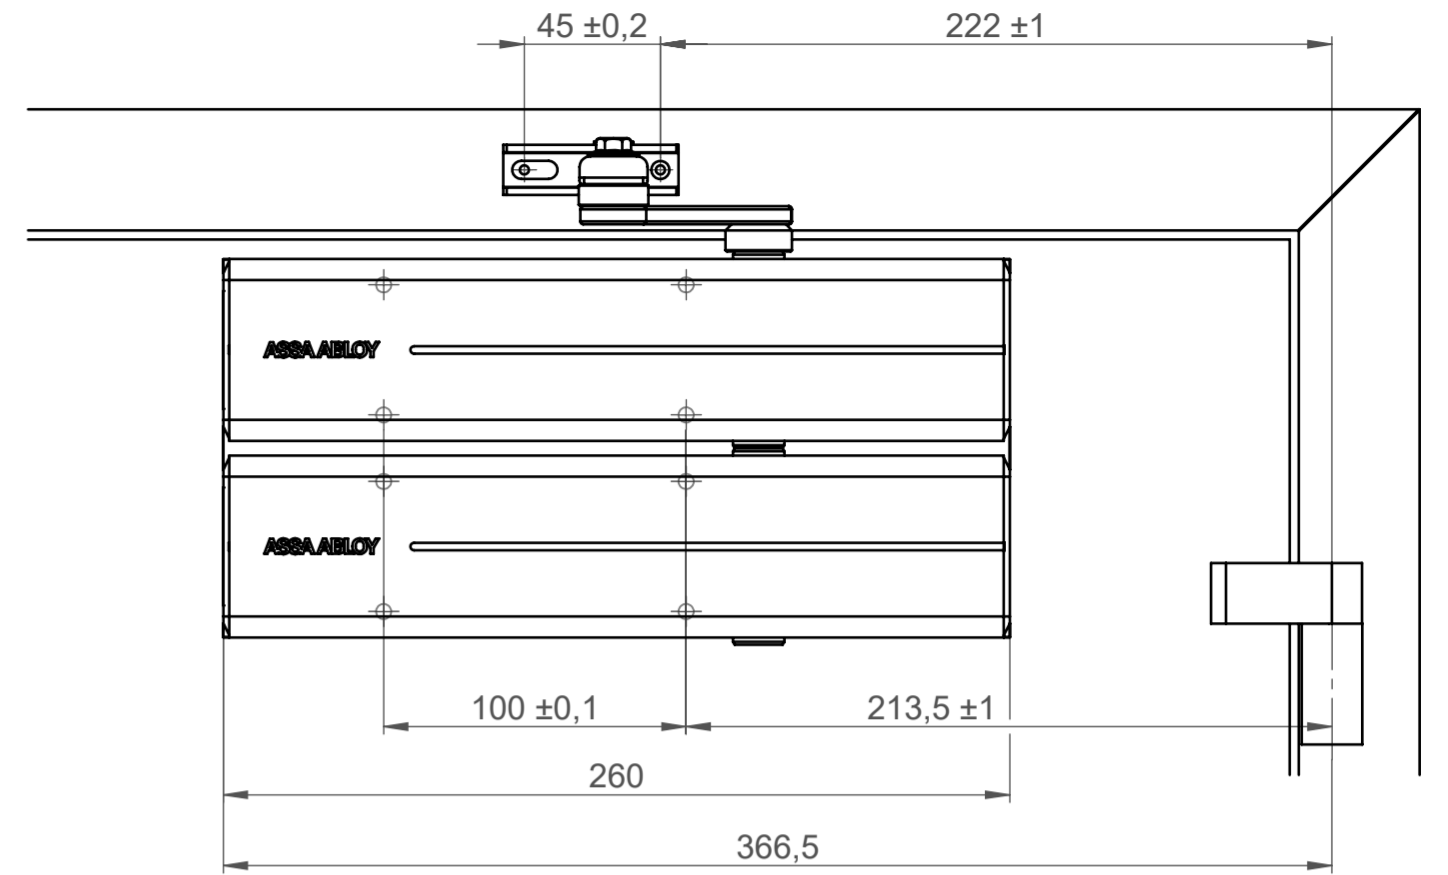

This work is copyright and no part may be reproduced, by any process, nor may any other exclusive right be exercised without the permission of ASSA ABLOY.

Direktbefestigung direct installation

DIN links
left hand door

DIN rechts
right hand door

Befestigung mit Montageplatte installation with mounting plate

DIN links
left hand door

DIN rechts
right hand door

State	Description	Date	Name				
	Inspection Dimension			Name local language		DC300 Tandem Normalmontage	
Surface:				Material:		General tolerance:	
Volume:	Weight:	Surface area:	Created (YYYY-MM-DD):	Designed by:	Drawn by:	Scale:	Projection:
mm ³	gram	mm ²	2018-08-31	andsau	andsau	1:2.5 (A2)	
ASSA ABLOY				Door closer accessory		Alternate ID	
ASSA ABLOY Sicherheitstechnik GmbH				standard installation hinge side		DC300-Tandem-1000	
				Normalmontage Bandseite		Document ID	
						D001005676-001	
						Rev.: 1	