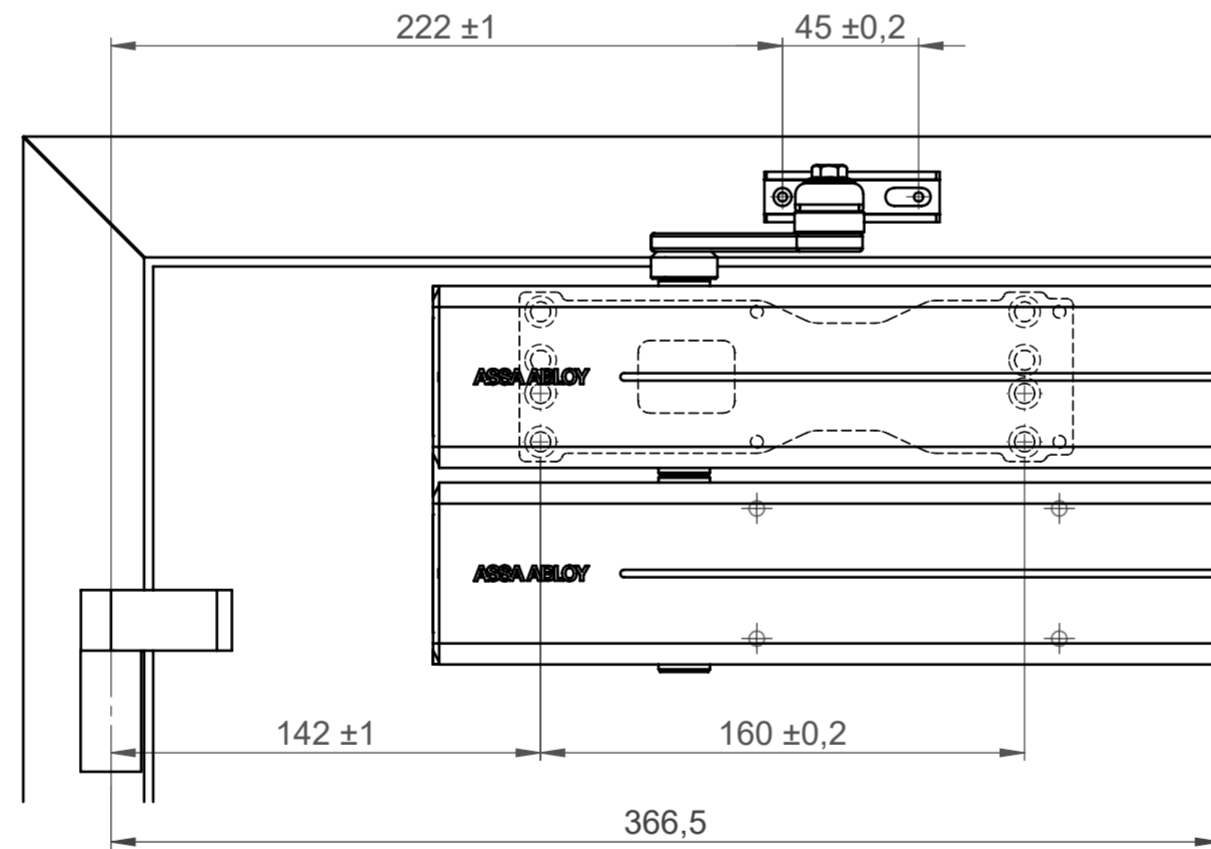

This work is copyright and no part may be reproduced, by any process, nor may any other exclusive right be exercised without the permission of ASSA ABLOY.

Direktbefestigung direct installation

DIN links
left hand door

DIN rechts
right hand door

Befestigung mit Montageplatte installation with mounting plate

DIN links
left hand door

DIN rechts
right hand door

State	Description	Date	Name				
	Inspection Dimension			Name local language		DC300 Tandem Normalmontage	
Surface:				Material:		General tolerance:	
Volume:	Weight:	Surface area:	Created (YYYY-MM-DD):	Designed by:	Drawn by:	Scale:	Projection:
mm ³	gram	mm ²	2018-08-31	andsau	andsau	1:2.5 (A2)	
ASSA ABLOY				Door closer accessory		Alternate ID	
ASSA ABLOY Sicherheitstechnik GmbH				standard installation hinge side		DC300-Tandem-1000	
				Normalmontage Bandseite		Document ID	
						D001005676-001	
						Rev.: 1	