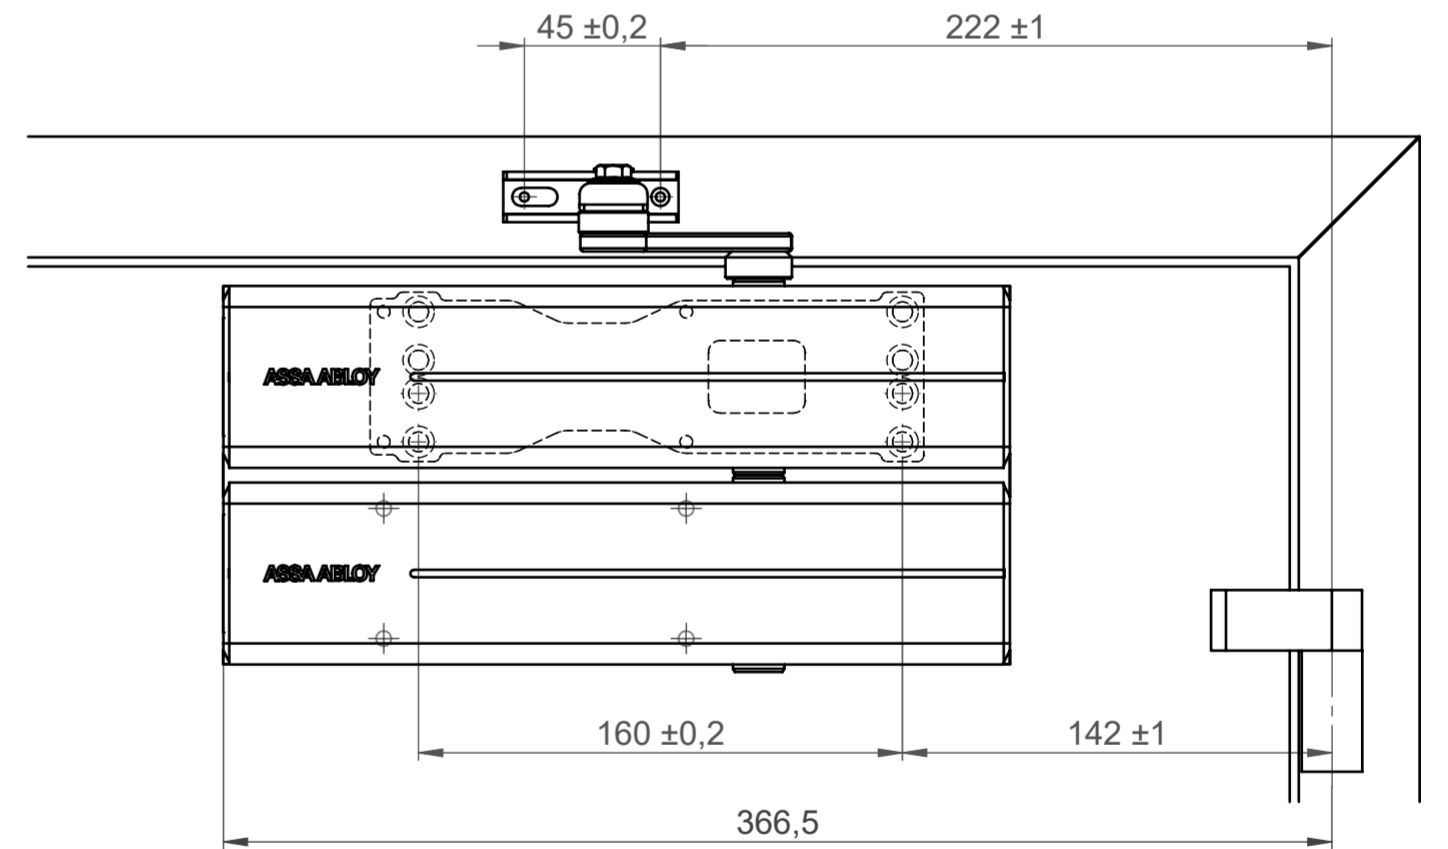

This work is copyright and no part may be reproduced, by any process, nor may any other exclusive right be exercised without the permission of ASSA ABLOY.

Direktbefestigung direct installation

DIN links
left hand door

DIN rechts
right hand door

Befestigung mit Montageplatte installation with mounting plate

DIN links
left hand door

DIN rechts
right hand door

State	Description	Date	Name				
	Inspection Dimension			Name local language		DC300 Tandem Normalmontage	
Surface:				Material:		General tolerance:	
Volume:	Weight:	Surface area:	Created (YYYY-MM-DD):	Designed by:	Drawn by:	Scale:	Projection:
mm ³	gram	mm ²	2018-08-31	andsau	andsau	1:2.5 (A2)	
ASSA ABLOY				Door closer accessory		Alternate ID	
ASSA ABLOY Sicherheitstechnik GmbH				standard installation hinge side		DC300-Tandem-1000	
				Normalmontage Bandseite		Document ID	
						D001005676-001	
						Rev.: 1	