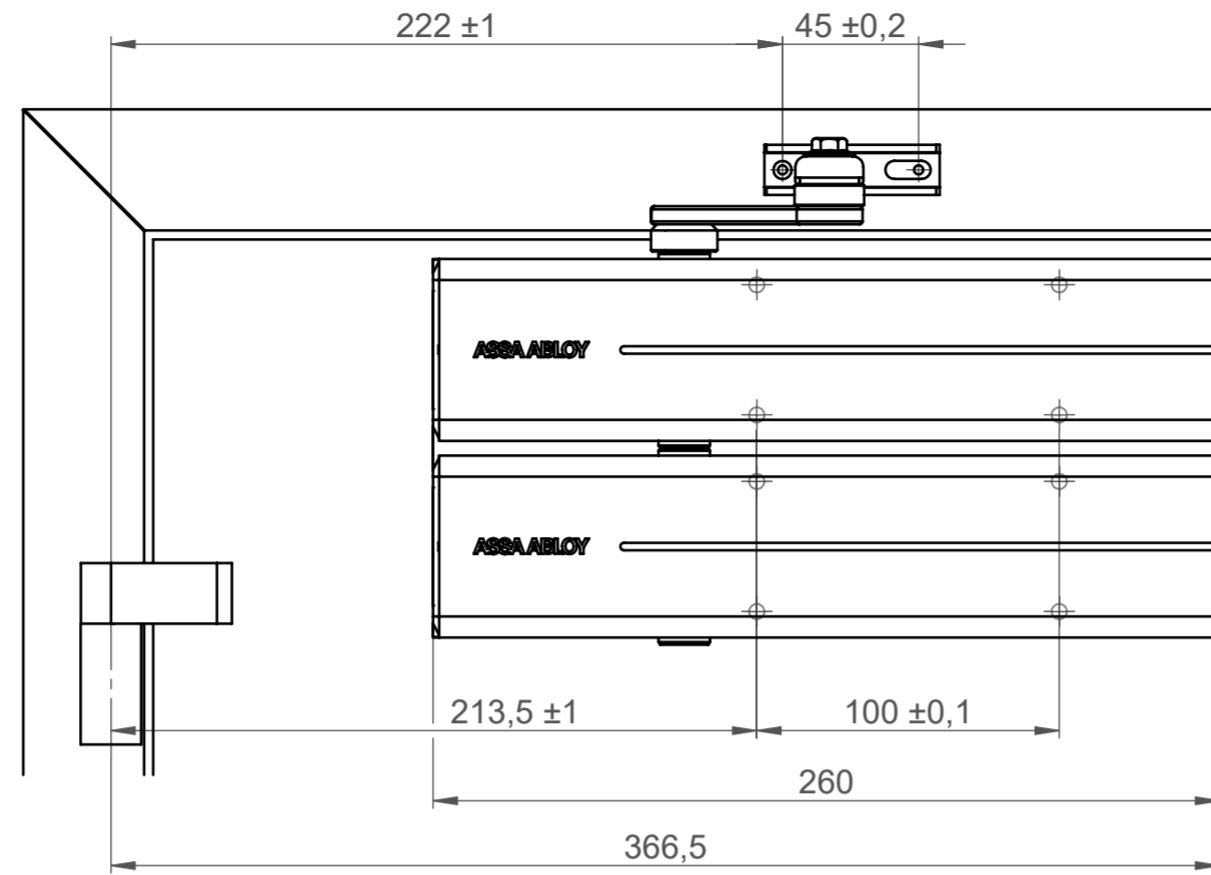

This work is copyright and no part may be reproduced, by any process, nor may any other exclusive right be exercised without the permission of ASSA ABLOY.

Direktbefestigung direct installation

DIN links
left hand door

DIN rechts
right hand door

Befestigung mit Montageplatte installation with mounting plate

DIN links
left hand door

DIN rechts
right hand door

State	Description	Date	Name				
	Inspection Dimension			Name local language		DC300 Tandem Normalmontage	
Surface:				Material:		General tolerance:	
Volume:	Weight:	Surface area:	Created (YYYY-MM-DD):	Designed by:	Drawn by:	Scale:	Projection:
mm ³	gram	mm ²	2018-08-31	andsau	andsau	1:2.5 (A2)	
ASSA ABLOY				Door closer accessory		Alternate ID	
ASSA ABLOY Sicherheitstechnik GmbH				standard installation hinge side		DC300-Tandem-1000	
				Normalmontage Bandseite		Document ID	
						D001005676-001	
						Rev.: 1	