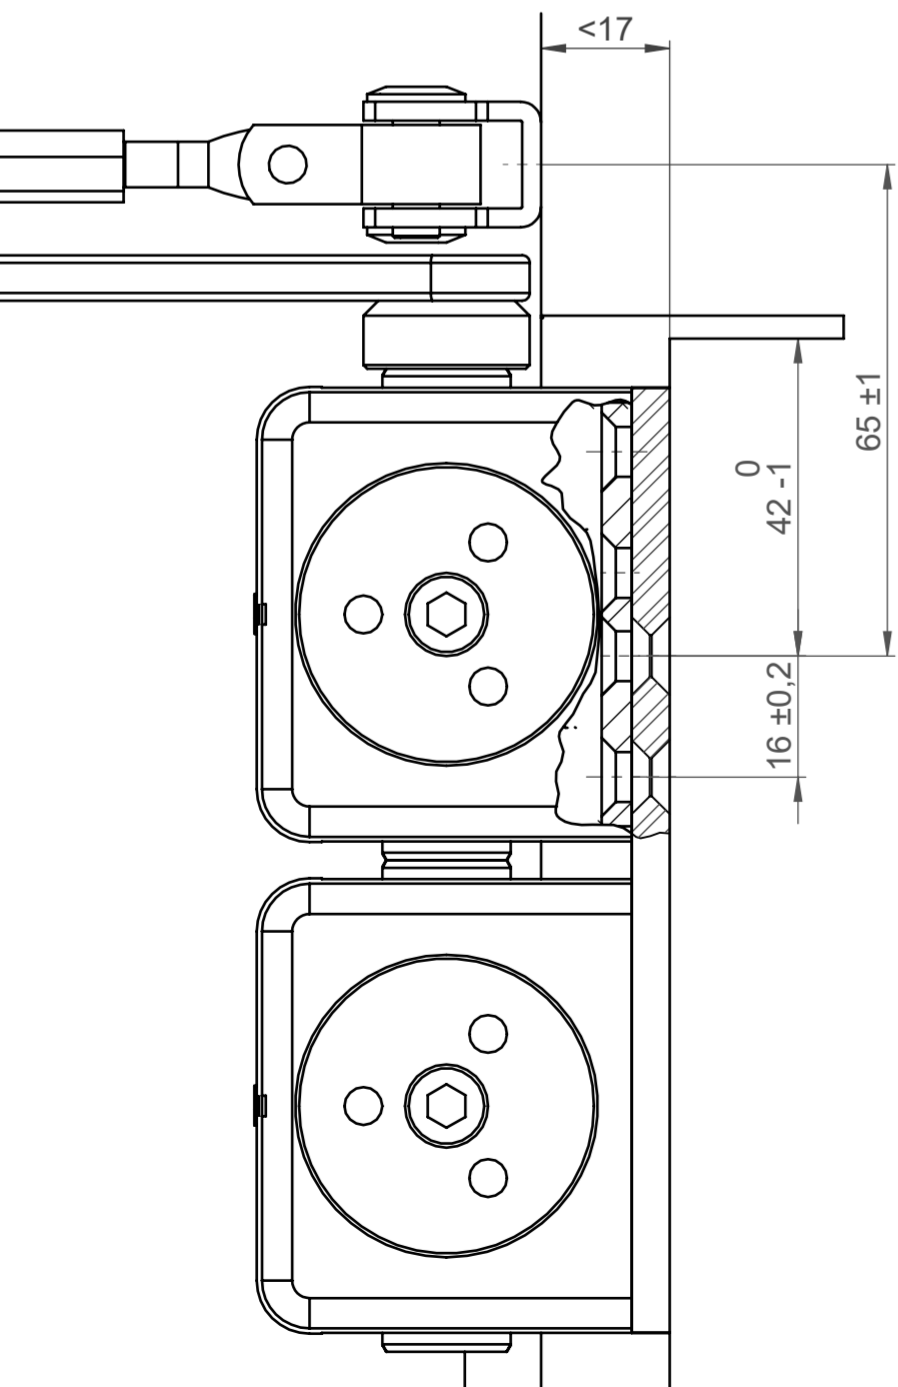

This work is copyright and no part may be reproduced, by any process, nor may any other exclusive right be exercised without the permission of ASSA ABLOY.

Direktbefestigung direct installation

DIN links
left hand door

DIN rechts
right hand door

Befestigung mit Montageplatte installation with mounting plate

DIN links
left hand door

DIN rechts
right hand door

State	Description	Date	Name				
	Inspection Dimension			Name local language		DC300 Tandem Normalmontage	
Surface:				Material:		General tolerance:	
Volume:	Weight:	Surface area:	Created (YYYY-MM-DD):	Designed by:	Drawn by:	Scale:	Projection:
mm ³	gram	mm ²	2018-08-31	andsau	andsau	1:2.5 (A2)	
ASSA ABLOY				Door closer accessory		Alternate ID	
ASSA ABLOY Sicherheitstechnik GmbH				standard installation hinge side		DC300-Tandem-1000	
				Normalmontage Bandseite		Document ID	
						D001005676-001	
						Rev.: 1	