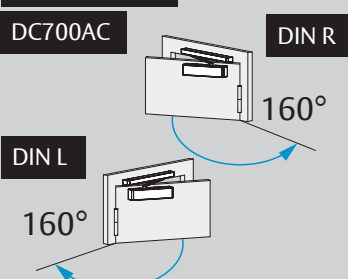

EN1	≤ 850mm
EN2	≤ 850mm
EN3	≤ 950mm
EN4	≤ 1100mm
EN5	≤ 1250mm
EN6	≤ 1400mm

DC500/DC700

DC500/DC700

DC500/DC700

ASSA ABLOY

Abloy Oy
P.O.Box 108
80101 Joensuu
FINLAND
Tel.: +358-20 599 2501
Tax: +358-20 599 2209