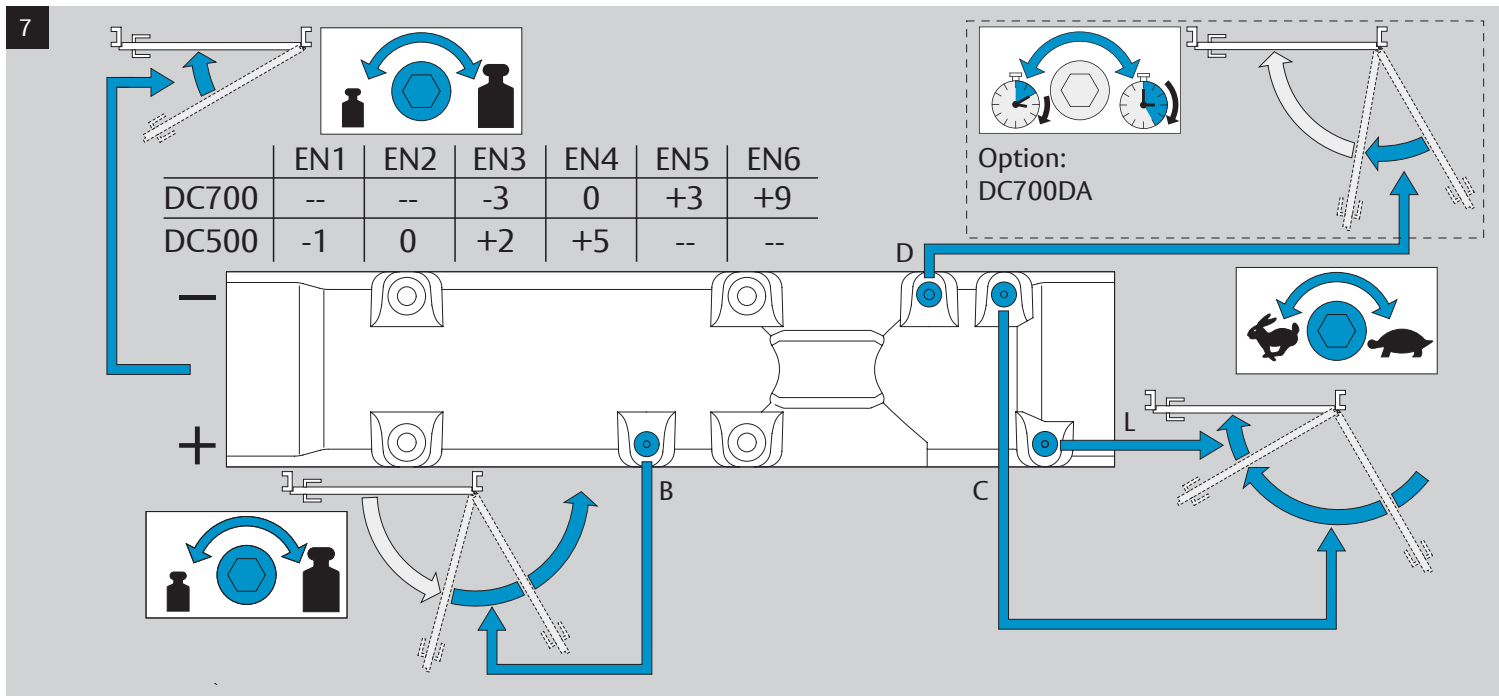

EN1	≤ 850mm
EN2	≤ 850mm
EN3	≤ 950mm
EN4	≤ 1100mm
EN5	≤ 1250mm
EN6	≤ 1400mm

DC500/DC700

DC500/DC700

DC500/DC700

ASSA ABLOY

Abloy Oy
P.O.Box 108
80101 Joensuu
FINLAND
Tel.: +358-20 599 2501
Tax: +358-20 599 2209