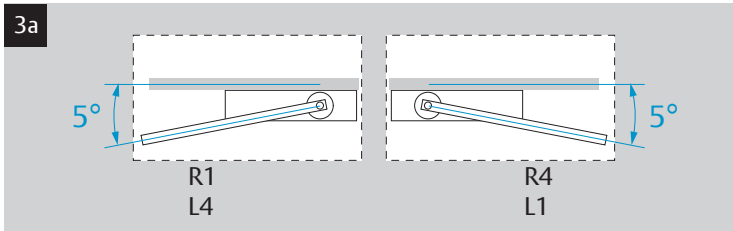

EN1	≤ 850mm
EN2	≤ 850mm
EN3	≤ 950mm
EN4	≤ 1100mm
EN5	≤ 1250mm
EN6	≤ 1400mm

DC500/DC700

DC500/DC700

DC500/DC700

ASSA ABLOY

Abloy Oy
P.O.Box 108
80101 Joensuu
FINLAND
Tel.: +358-20 599 2501
Tax: +358-20 599 2209