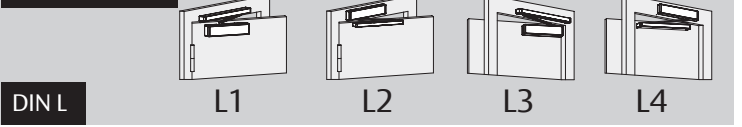

EN1	≤ 850mm
EN2	≤ 850mm
EN3	≤ 950mm
EN4	≤ 1100mm
EN5	≤ 1250mm
EN6	≤ 1400mm

DC500/DC700

DC500/DC700

DC500/DC700

ASSA ABLOY

Abloy Oy
P.O.Box 108
80101 Joensuu
FINLAND
Tel.: +358-20 599 2501
Tax: +358-20 599 2209