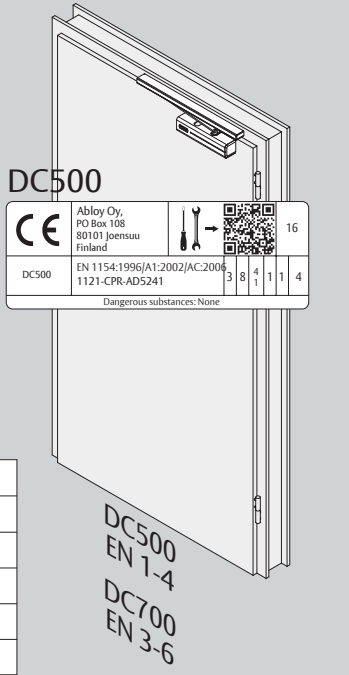

DC500 Cam-Motion® DC700 Cam-Motion® Installation Instructions

ASSA ABLOY

D1001407

DC700

CE	Abloy Oy, PO Box 108 80101 Joensuu Finland	16
DC700	EN 1154:1996/A1:2002/AC:2006 1121-CPR-AD5238	3 8 6 3 1 1 4
Dangerous substances: None		

EN1	≤ 850mm
EN2	≤ 850mm
EN3	≤ 950mm
EN4	≤ 1100mm
EN5	≤ 1250mm
EN6	≤ 1400mm

DC500/DC700

DC500/DC700

DC500/DC700

ASSA ABLOY

Abloy Oy
P.O.Box 108
80101 Joensuu
FINLAND
Tel.: +358-20 599 2501
Tax: +358-20 599 2209