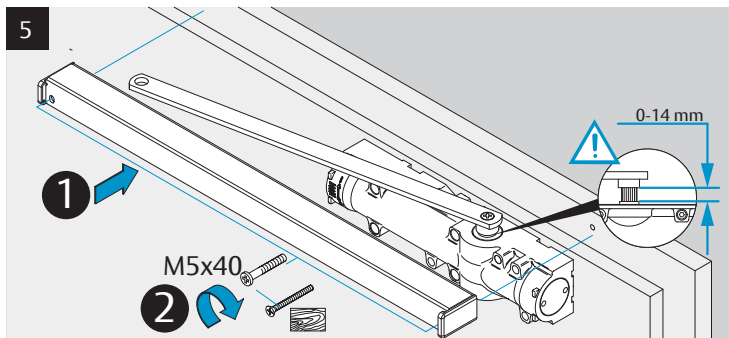

EN1	≤ 850mm
EN2	≤ 850mm
EN3	≤ 950mm
EN4	≤ 1100mm
EN5	≤ 1250mm
EN6	≤ 1400mm

DC500/DC700

DC500/DC700

DC500/DC700

ASSA ABLOY

Abloy Oy
P.O.Box 108
80101 Joensuu
FINLAND
Tel.: +358-20 599 2501
Tax: +358-20 599 2209