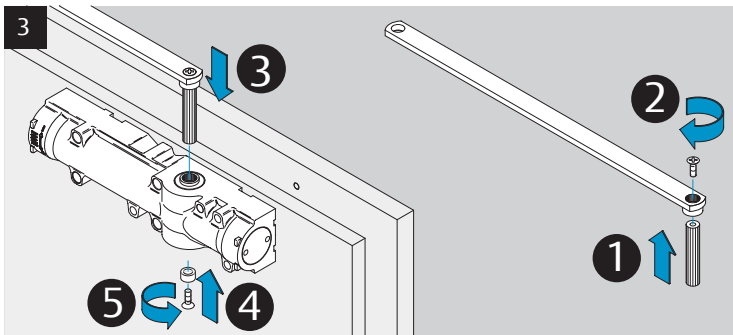

EN1	≤ 850mm
EN2	≤ 850mm
EN3	≤ 950mm
EN4	≤ 1100mm
EN5	≤ 1250mm
EN6	≤ 1400mm

DC500/DC700

DC500/DC700

DC500/DC700

ASSA ABLOY

Abloy Oy
P.O.Box 108
80101 Joensuu
FINLAND
Tel.: +358-20 599 2501
Tax: +358-20 599 2209