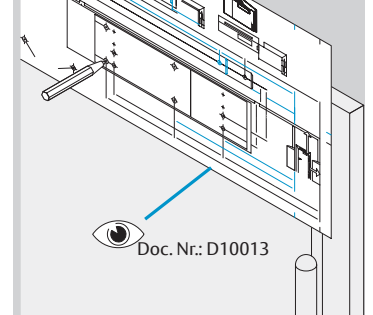

EN1	≤ 850mm
EN2	≤ 850mm
EN3	≤ 950mm
EN4	≤ 1100mm
EN5	≤ 1250mm
EN6	≤ 1400mm

DC500/DC700

DC500/DC700

DC500/DC700

ASSA ABLOY

Abloy Oy
P.O.Box 108
80101 Joensuu
FINLAND
Tel.: +358-20 599 2501
Tax: +358-20 599 2209