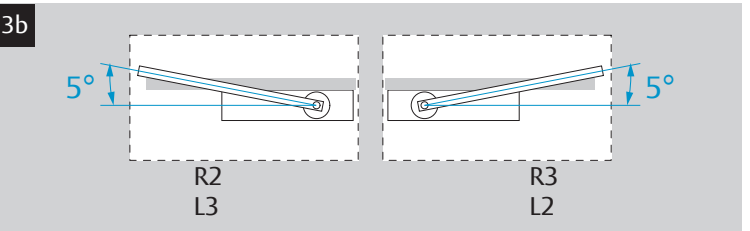

EN1	≤ 850mm
EN2	≤ 850mm
EN3	≤ 950mm
EN4	≤ 1100mm
EN5	≤ 1250mm
EN6	≤ 1400mm

DC500/DC700

DC500/DC700

DC500/DC700

ASSA ABLOY

Abloy Oy
P.O.Box 108
80101 Joensuu
FINLAND
Tel.: +358-20 599 2501
Tax: +358-20 599 2209