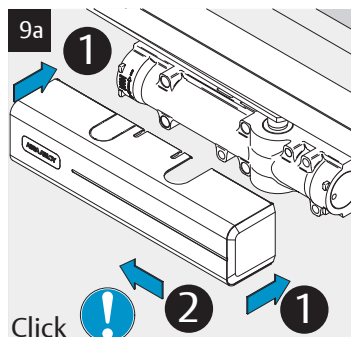

EN1	≤ 850mm
EN2	≤ 850mm
EN3	≤ 950mm
EN4	≤ 1100mm
EN5	≤ 1250mm
EN6	≤ 1400mm

DC500/DC700

DC500/DC700

DC500/DC700

ASSA ABLOY

Abloy Oy
P.O.Box 108
80101 Joensuu
FINLAND
Tel.: +358-20 599 2501
Tax: +358-20 599 2209