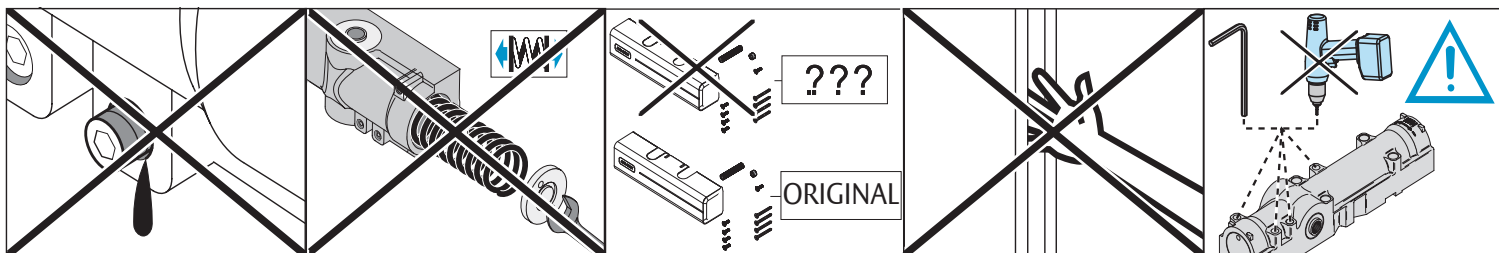

EN1	≤ 850mm
EN2	≤ 850mm
EN3	≤ 950mm
EN4	≤ 1100mm
EN5	≤ 1250mm
EN6	≤ 1400mm

DC500/DC700

DC500/DC700

DC500/DC700

ASSA ABLOY

Abloy Oy
P.O.Box 108
80101 Joensuu
FINLAND
Tel.: +358-20 599 2501
Tax: +358-20 599 2209