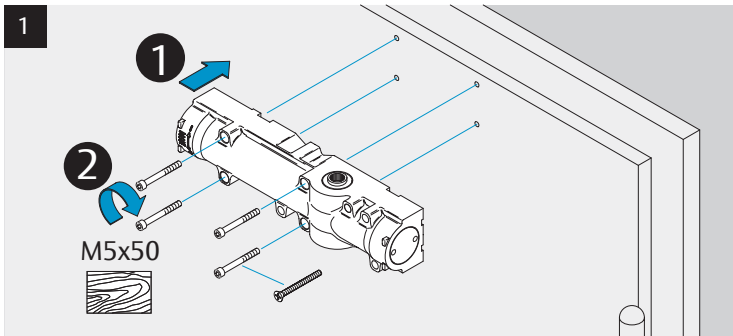

EN1	≤ 850mm
EN2	≤ 850mm
EN3	≤ 950mm
EN4	≤ 1100mm
EN5	≤ 1250mm
EN6	≤ 1400mm

DC500/DC700

DC500/DC700

DC500/DC700

ASSA ABLOY

Abloy Oy
P.O.Box 108
80101 Joensuu
FINLAND
Tel.: +358-20 599 2501
Tax: +358-20 599 2209