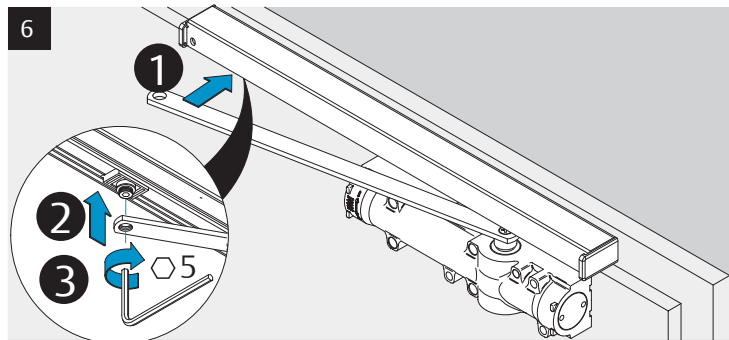

EN1	≤ 850mm
EN2	≤ 850mm
EN3	≤ 950mm
EN4	≤ 1100mm
EN5	≤ 1250mm
EN6	≤ 1400mm

DC500/DC700

DC500/DC700

DC500/DC700

ASSA ABLOY

Abloy Oy
P.O.Box 108
80101 Joensuu
FINLAND
Tel.: +358-20 599 2501
Tax: +358-20 599 2209