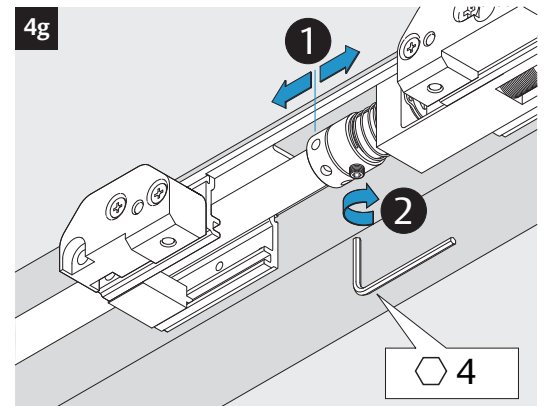

3i

Option

04
DC700G-CO-FT Type 24 V DC
DC700G-CO-FT Ausführung 24 V DC

* Connection at effeff Escape Door Control units.
 Anschluss an effeff-Fluchttürsteuergeräte.

DC700G-CO-FT Type 24 V DC
DC700G-CO-FT Ausführung 24 V DC