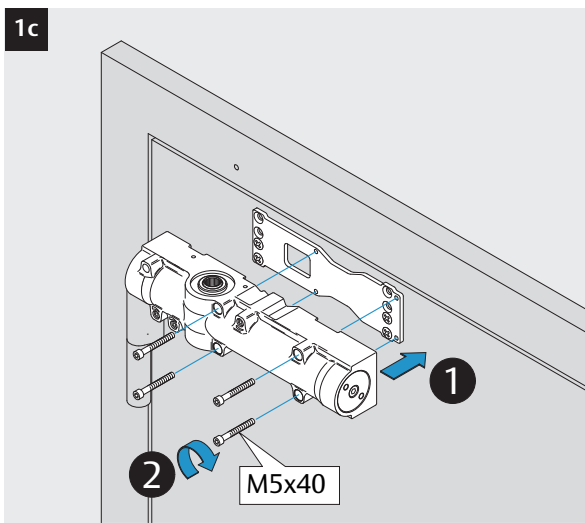

DC700G-CO-FT

Installation Instructions

Montage- und Installationsanleitung

ASSA ABLOY

D1009800

Experience a safer
and more open world

<https://aa-st.de/file/d10098>

CE	Abloy Oy PO Box 108 80101 Oulu Finland	 	16				
				DC700	EN 1154:1996/A1:2002/AC:2006 2812-CPR-AD5238	3	8
Dangerous substances: None							

3i

Option

04
DC700G-CO-FT Type 24 V DC
DC700G-CO-FT Ausführung 24 V DC

* Connection at effeff Escape Door Control units.
 Anschluss an effeff-Fluchttürsteuergeräte.

DC700G-CO-FT Type 24 V DC
DC700G-CO-FT Ausführung 24 V DC