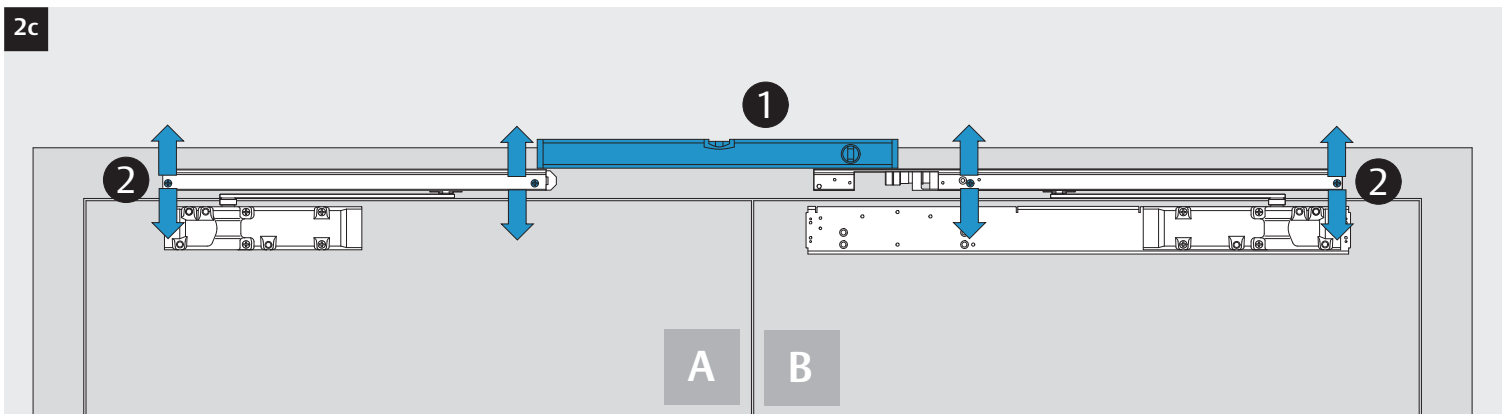

DC700G-CO-FT

Installation Instructions

Montage- und Installationsanleitung

ASSA ABLOY

D1009800

Experience a safer
and more open world

<https://aa-st.de/file/d10098>

CE	Abloy Oy PO Box 108 80101 Oulu Finland	 	16				
				DC700	EN 1154:1996/A1:2002/AC:2006 2812-CPR-AD5238	3	8
Dangerous substances: None							

3i

Option

04
DC700G-CO-FT Type 24 V DC
DC700G-CO-FT Ausführung 24 V DC

* Connection at effeff Escape Door Control units.
 Anschluss an effeff-Fluchttürsteuergeräte.

DC700G-CO-FT Type 24 V DC
DC700G-CO-FT Ausführung 24 V DC