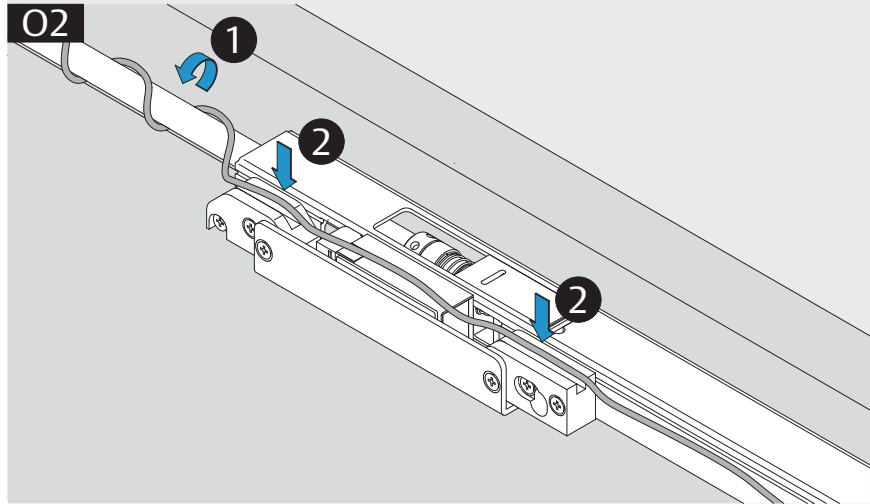

3i

Option

04
DC700G-CO-FT Type 24 V DC
DC700G-CO-FT Ausführung 24 V DC

* Connection at effeff Escape Door Control units.
 Anschluss an effeff-Fluchttürsteuergeräte.

DC700G-CO-FT Type 24 V DC
DC700G-CO-FT Ausführung 24 V DC