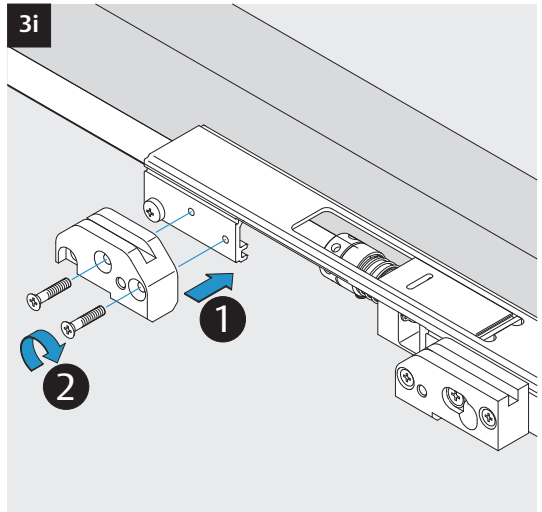

3i

Option

04
DC700G-CO-FT Type 24 V DC
DC700G-CO-FT Ausführung 24 V DC

* Connection at effeff Escape Door Control units.
 Anschluss an effeff-Fluchttürsteuergeräte.

DC700G-CO-FT Type 24 V DC
DC700G-CO-FT Ausführung 24 V DC