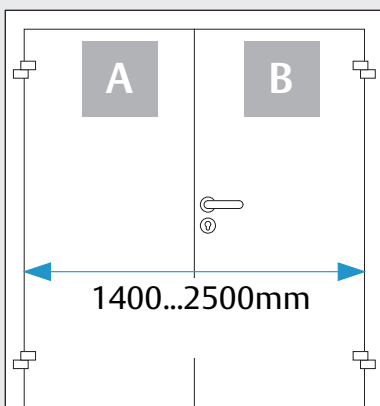

DC700G-CO-FT

Installation Instructions

Montage- und Installationsanleitung

ASSA ABLOY

D1009800

Experience a safer
and more open world

<https://aa-st.de/file/d10098>

CE	Abloy Oy PO Box 108 80101 Oulu Finland	 	16				
				DC700	EN 1154:1996/A1:2002/AC:2006 2812-CPR-AD5238	3	8
Dangerous substances: None							