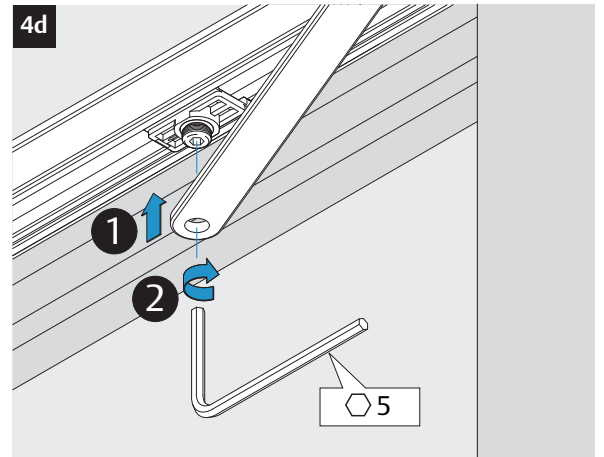

3i

Option

04
DC700G-CO-FT Type 24 V DC
DC700G-CO-FT Ausführung 24 V DC

* Connection at effeff Escape Door Control units.
 Anschluss an effeff-Fluchttürsteuergeräte.

DC700G-CO-FT Type 24 V DC
DC700G-CO-FT Ausführung 24 V DC