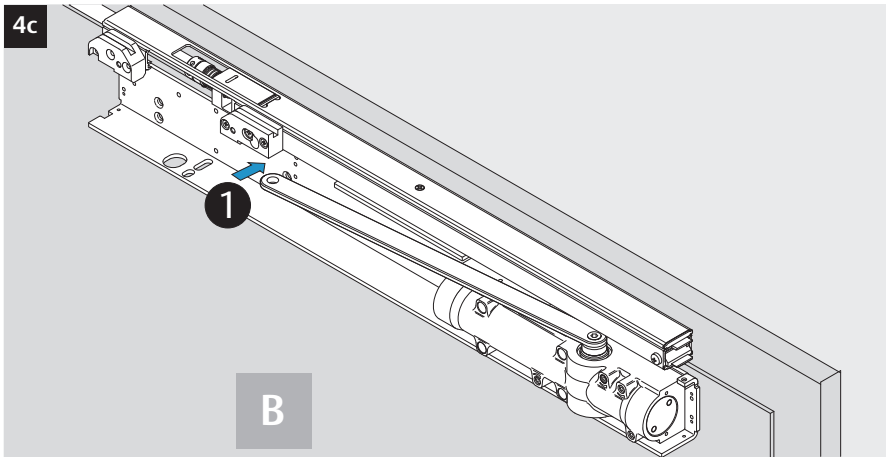

3i

Option

04
DC700G-CO-FT Type 24 V DC
DC700G-CO-FT Ausführung 24 V DC

* Connection at effeff Escape Door Control units.
 Anschluss an effeff-Fluchttürsteuergeräte.

DC700G-CO-FT Type 24 V DC
DC700G-CO-FT Ausführung 24 V DC