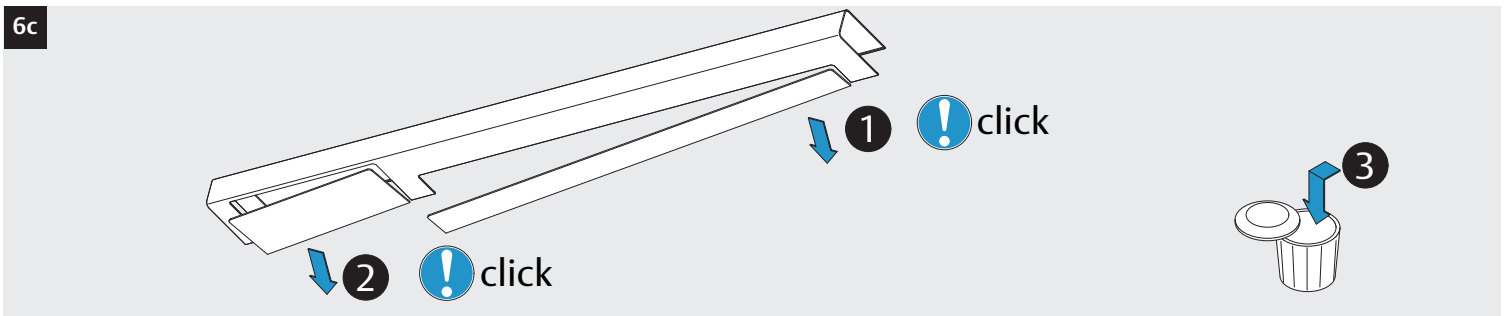

3i

Option

04
DC700G-CO-FT Type 24 V DC
DC700G-CO-FT Ausführung 24 V DC

* Connection at effeff Escape Door Control units.
 Anschluss an effeff-Fluchttürsteuergeräte.

DC700G-CO-FT Type 24 V DC
DC700G-CO-FT Ausführung 24 V DC