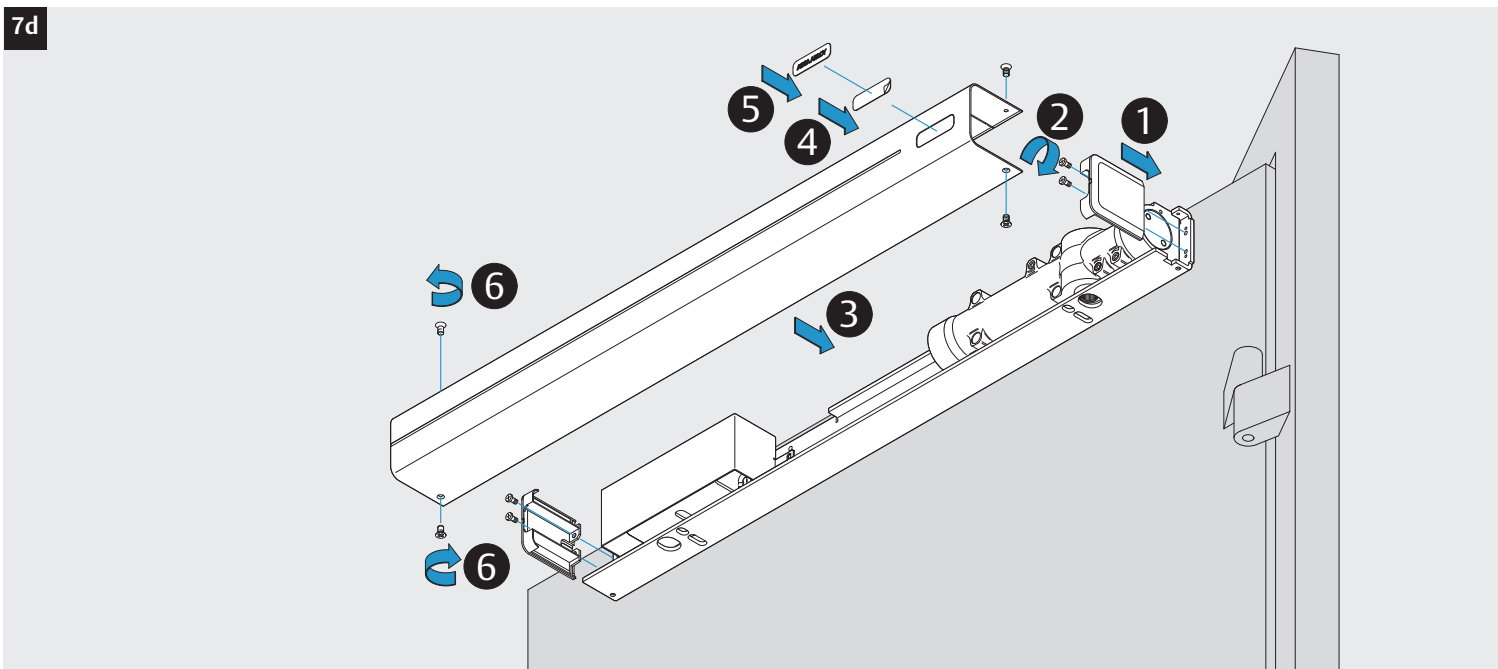

3i

Option

04
DC700G-CO-FT Type 24 V DC
DC700G-CO-FT Ausführung 24 V DC

* Connection at effeff Escape Door Control units.
 Anschluss an effeff-Fluchttürsteuergeräte.

DC700G-CO-FT Type 24 V DC
DC700G-CO-FT Ausführung 24 V DC