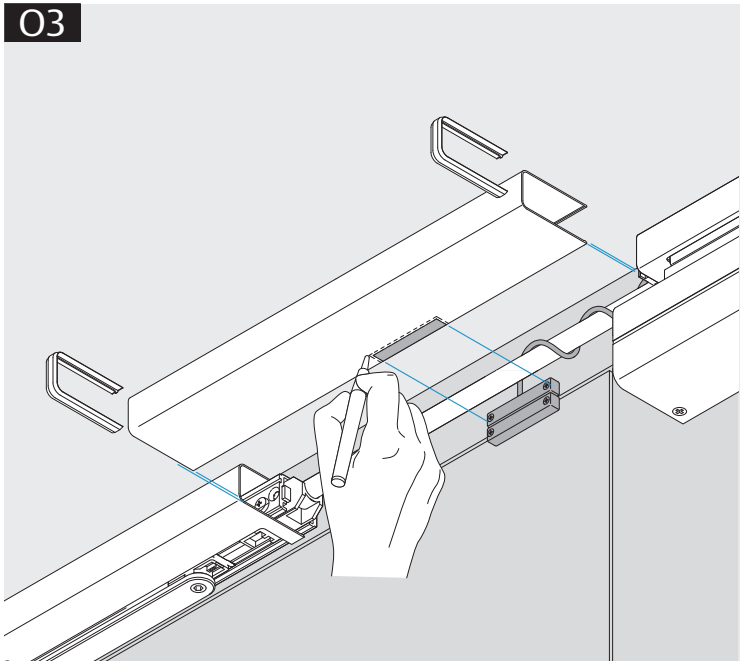

3i

Option

04
DC700G-CO-FT Type 24 V DC
DC700G-CO-FT Ausführung 24 V DC

* Connection at effeff Escape Door Control units.
 Anschluss an effeff-Fluchttürsteuergeräte.

DC700G-CO-FT Type 24 V DC
DC700G-CO-FT Ausführung 24 V DC