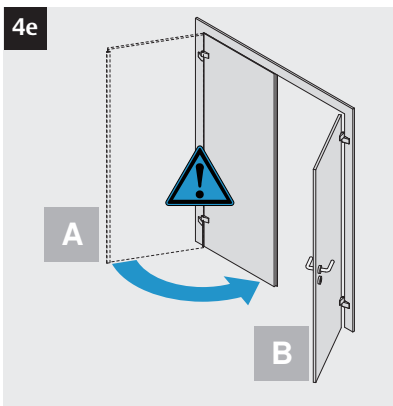

3i

Option

04
DC700G-CO-FT Type 24 V DC
DC700G-CO-FT Ausführung 24 V DC

* Connection at effeff Escape Door Control units.
 Anschluss an effeff-Fluchttürsteuergeräte.

DC700G-CO-FT Type 24 V DC
DC700G-CO-FT Ausführung 24 V DC