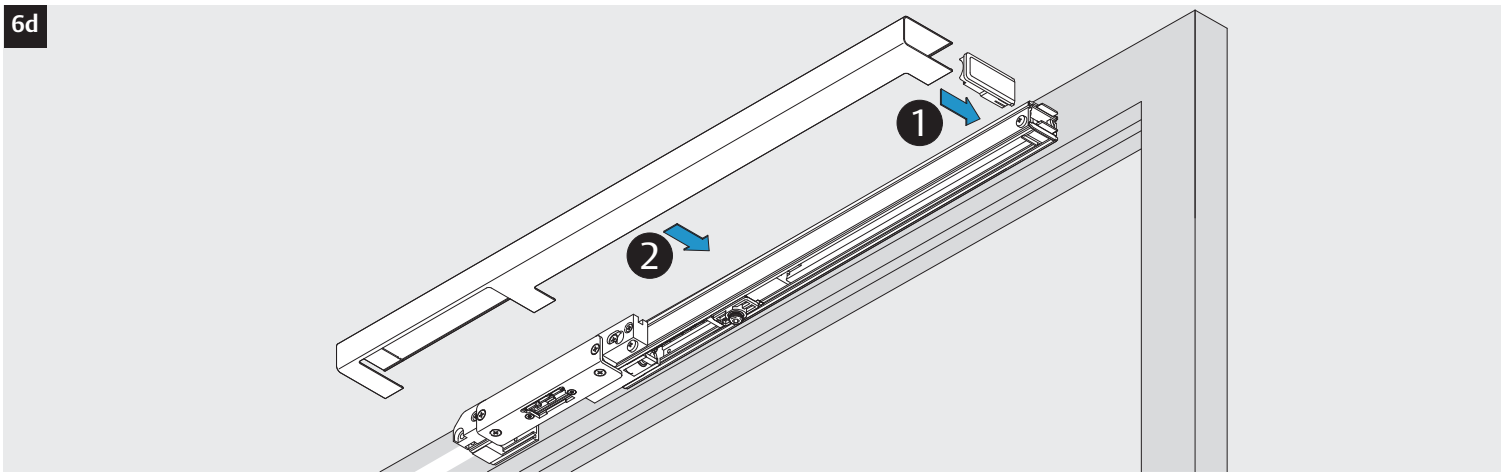

3i

Option

04
DC700G-CO-FT Type 24 V DC
DC700G-CO-FT Ausführung 24 V DC

* Connection at effeff Escape Door Control units.
 Anschluss an effeff-Fluchttürsteuergeräte.

DC700G-CO-FT Type 24 V DC
DC700G-CO-FT Ausführung 24 V DC