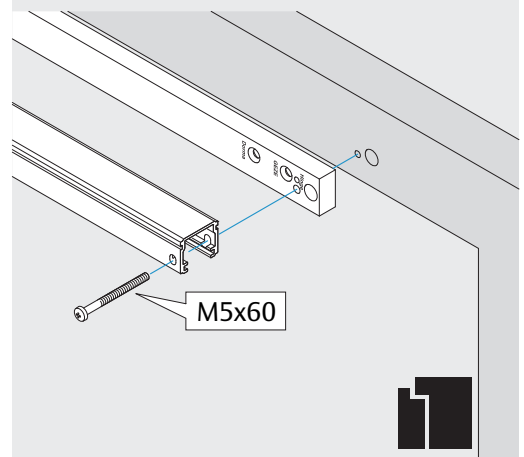

DC700G-CO-FT

Installation Instructions

Montage- und Installationsanleitung

ASSA ABLOY

D1009800

Experience a safer
and more open world

<https://aa-st.de/file/d10098>

CE	Abloy Oy PO Box 108 80101 Oulu Finland	 	16				
				DC700	EN 1154:1996/A1:2002/AC:2006 2812-CPR-AD5238	3	8
Dangerous substances: None							

3i

Option

04
DC700G-CO-FT Type 24 V DC
DC700G-CO-FT Ausführung 24 V DC

* Connection at effeff Escape Door Control units.
 Anschluss an effeff-Fluchttürsteuergeräte.

DC700G-CO-FT Type 24 V DC
DC700G-CO-FT Ausführung 24 V DC