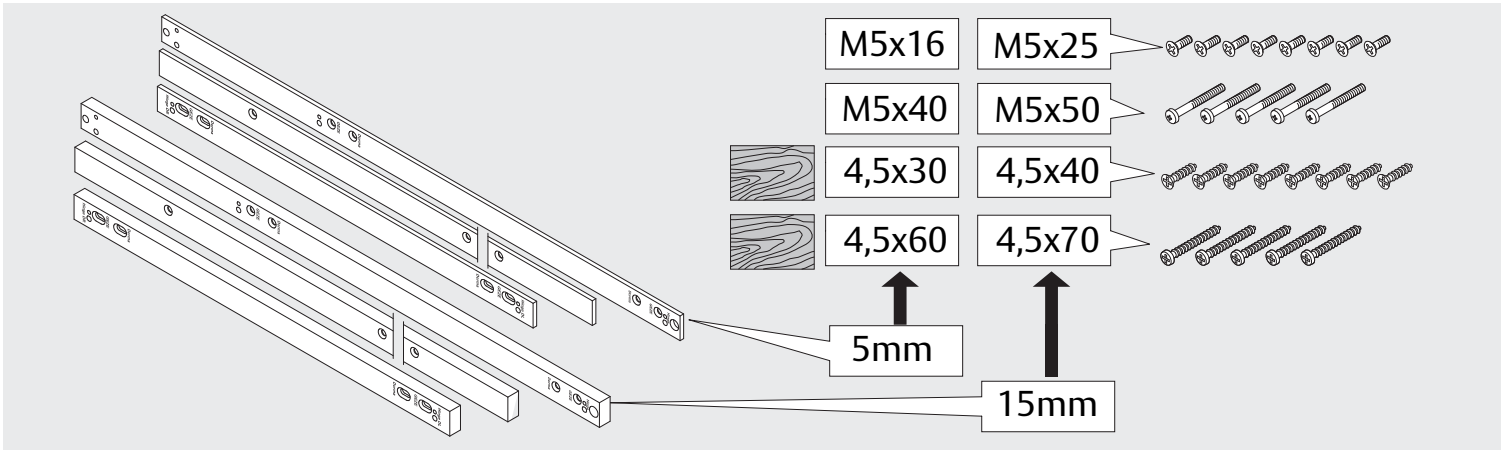

DC700G-CO-FT

Installation Instructions

Montage- und Installationsanleitung

ASSA ABLOY

D1009800

Experience a safer
and more open world

<https://aa-st.de/file/d10098>

CE	Abloy Oy PO Box 108 80101 Oulu Finland	 	16				
				DC700	EN 1154:1996/A1:2002/AC:2006 2812-CPR-AD5238	3	8
Dangerous substances: None							