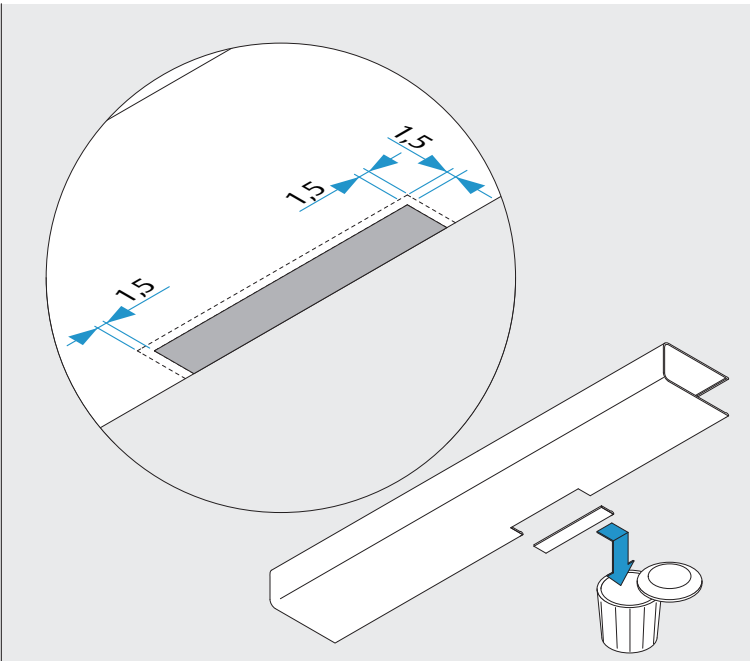

3i

Option

04
DC700G-CO-FT Type 24 V DC
DC700G-CO-FT Ausführung 24 V DC

* Connection at effeff Escape Door Control units.
 Anschluss an effeff-Fluchttürsteuergeräte.

DC700G-CO-FT Type 24 V DC
DC700G-CO-FT Ausführung 24 V DC