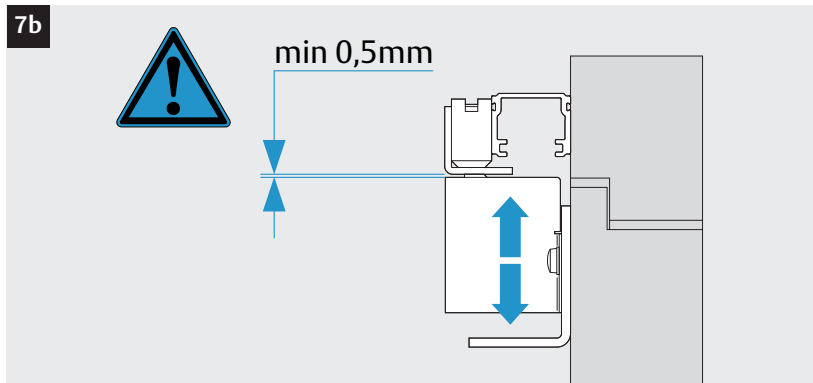

3i

Option

04
DC700G-CO-FT Type 24 V DC
DC700G-CO-FT Ausführung 24 V DC

* Connection at effeff Escape Door Control units.
 Anschluss an effeff-Fluchttürsteuergeräte.

DC700G-CO-FT Type 24 V DC
DC700G-CO-FT Ausführung 24 V DC