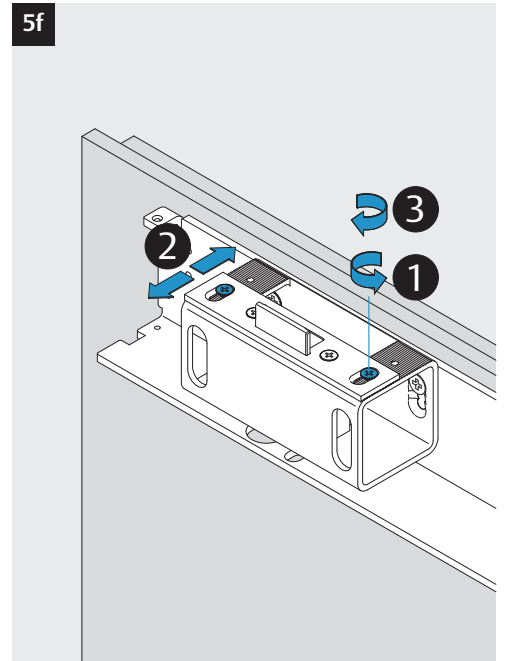

3i

Option

04
DC700G-CO-FT Type 24 V DC
DC700G-CO-FT Ausführung 24 V DC

* Connection at effeff Escape Door Control units.
 Anschluss an effeff-Fluchttürsteuergeräte.

DC700G-CO-FT Type 24 V DC
DC700G-CO-FT Ausführung 24 V DC