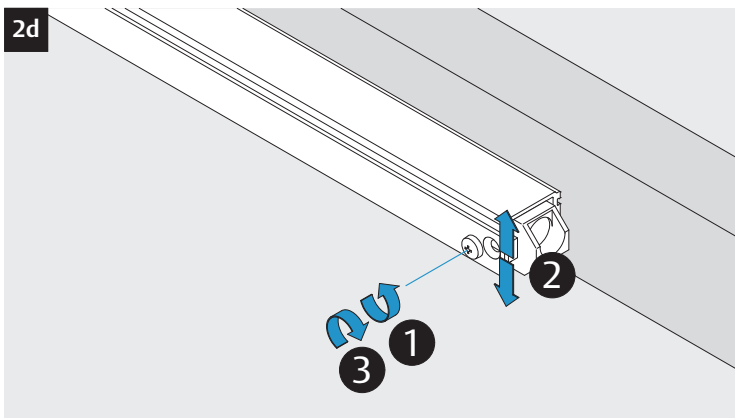

DC700G-CO-FT

Installation Instructions

Montage- und Installationsanleitung

ASSA ABLOY

D1009800

Experience a safer
and more open world

<https://aa-st.de/file/d10098>

CE	Abloy Oy PO Box 108 80101 Oulu Finland	 	16				
				DC700	EN 1154:1996/A1:2002/AC:2006 2812-CPR-AD5238	3	8
Dangerous substances: None							

3i

Option

04
DC700G-CO-FT Type 24 V DC
DC700G-CO-FT Ausführung 24 V DC

* Connection at effeff Escape Door Control units.
 Anschluss an effeff-Fluchttürsteuergeräte.

DC700G-CO-FT Type 24 V DC
DC700G-CO-FT Ausführung 24 V DC