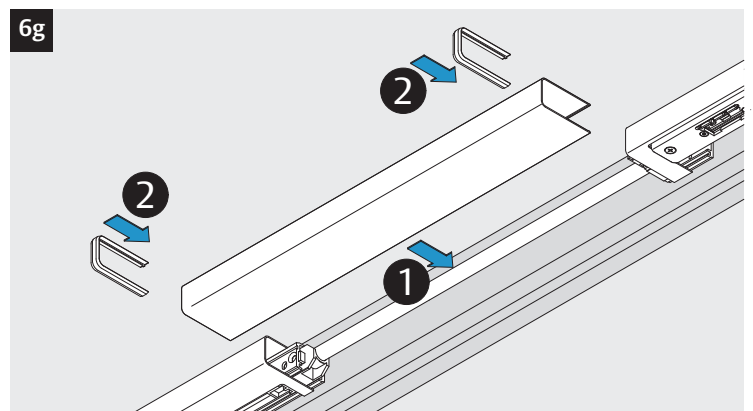

3i

Option

04
DC700G-CO-FT Type 24 V DC
DC700G-CO-FT Ausführung 24 V DC

* Connection at effeff Escape Door Control units.
 Anschluss an effeff-Fluchttürsteuergeräte.

DC700G-CO-FT Type 24 V DC
DC700G-CO-FT Ausführung 24 V DC