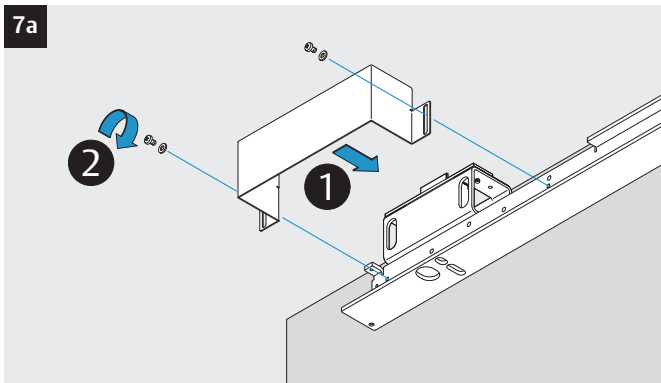

3i

Option

04
DC700G-CO-FT Type 24 V DC
DC700G-CO-FT Ausführung 24 V DC

* Connection at effeff Escape Door Control units.
 Anschluss an effeff-Fluchttürsteuergeräte.

DC700G-CO-FT Type 24 V DC
DC700G-CO-FT Ausführung 24 V DC