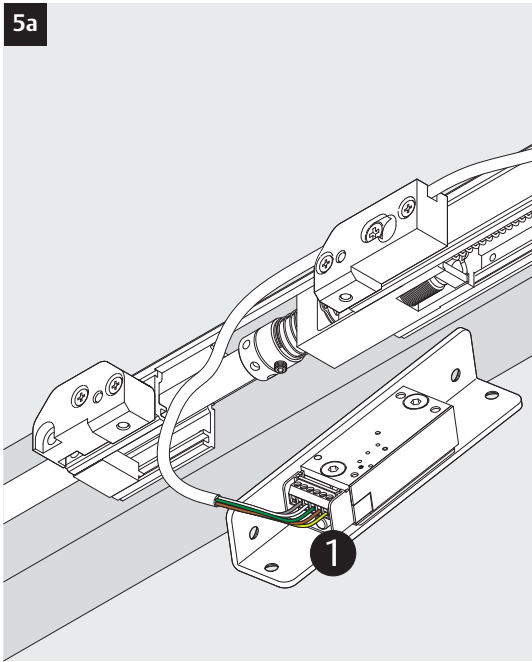

3i

Option

04
DC700G-CO-FT Type 24 V DC
DC700G-CO-FT Ausführung 24 V DC

* Connection at effeff Escape Door Control units.
 Anschluss an effeff-Fluchttürsteuergeräte.

DC700G-CO-FT Type 24 V DC
DC700G-CO-FT Ausführung 24 V DC