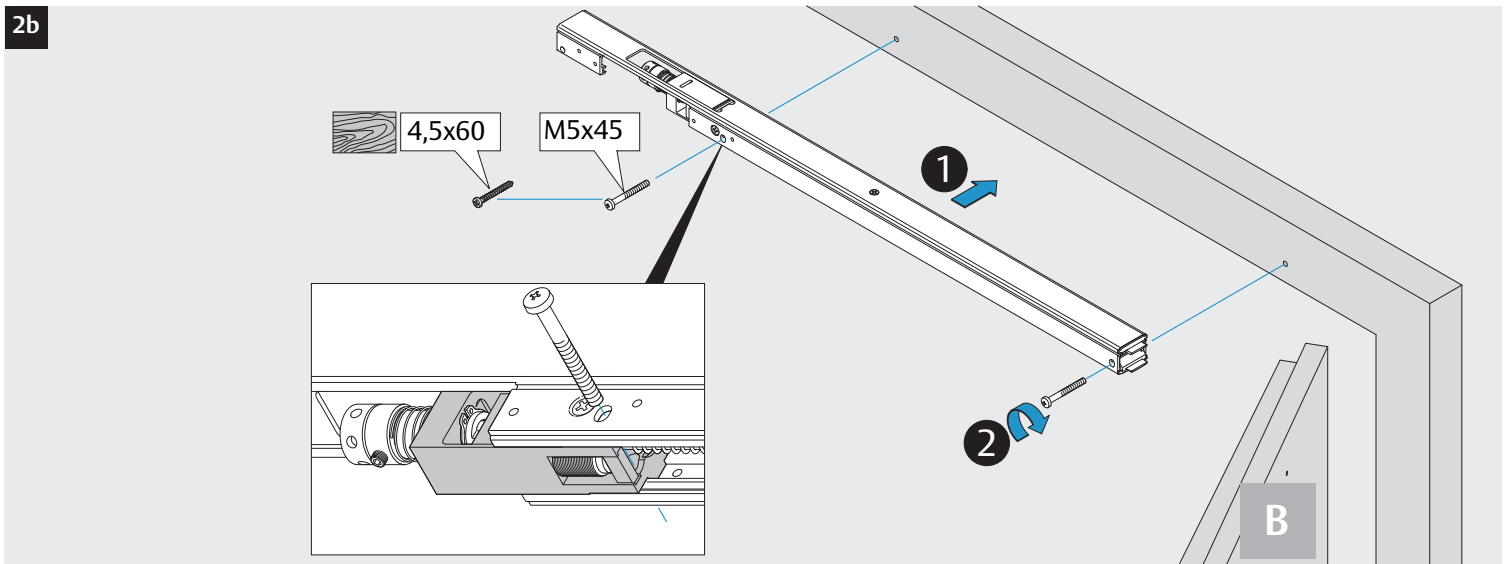

DC700G-CO-FT

Installation Instructions

Montage- und Installationsanleitung

ASSA ABLOY

D1009800

Experience a safer
and more open world

<https://aa-st.de/file/d10098>

CE	Abloy Oy PO Box 108 80101 Oulu Finland	 	16				
				DC700	EN 1154:1996/A1:2002/AC:2006 2812-CPR-AD5238	3	8
Dangerous substances: None							