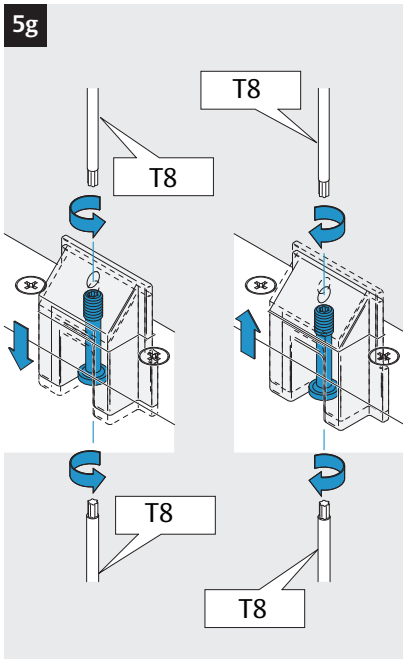

3i

Option

04
DC700G-CO-FT Type 24 V DC
DC700G-CO-FT Ausführung 24 V DC

* Connection at effeff Escape Door Control units.
 Anschluss an effeff-Fluchttürsteuergeräte.

DC700G-CO-FT Type 24 V DC
DC700G-CO-FT Ausführung 24 V DC