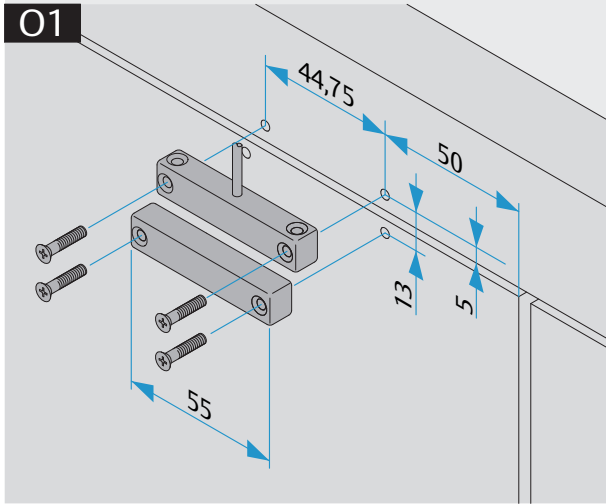

3i

Option

04
DC700G-CO-FT Type 24 V DC
DC700G-CO-FT Ausführung 24 V DC

* Connection at effeff Escape Door Control units.
 Anschluss an effeff-Fluchttürsteuergeräte.

DC700G-CO-FT Type 24 V DC
DC700G-CO-FT Ausführung 24 V DC