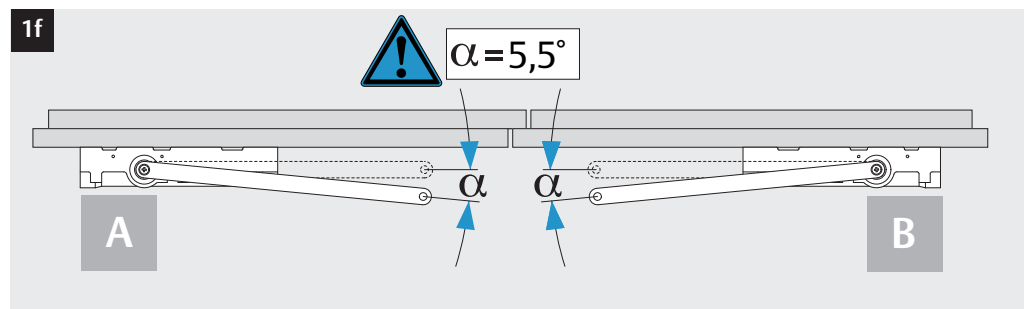

DC700G-CO-FT

Installation Instructions

Montage- und Installationsanleitung

ASSA ABLOY

D1009800

Experience a safer
and more open world

<https://aa-st.de/file/d10098>

CE	Abloy Oy PO Box 108 80101 Oulu Finland	 	16				
				DC700	EN 1154:1996/A1:2002/AC:2006 2812-CPR-AD5238	3	8
Dangerous substances: None							