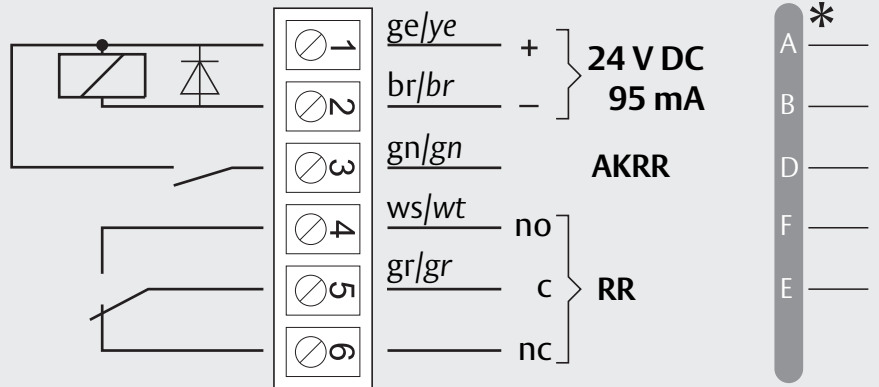

3i

Option

04
DC700G-CO-FT Type 24 V DC
DC700G-CO-FT Ausführung 24 V DC

* Connection at effeff Escape Door Control units.
 Anschluss an effeff-Fluchttürsteuergeräte.

DC700G-CO-FT Type 24 V DC
DC700G-CO-FT Ausführung 24 V DC