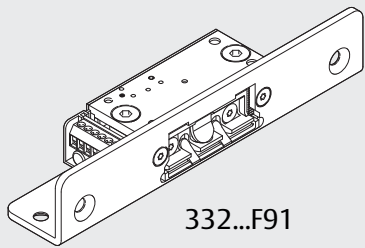

3i

Option

04
DC700G-CO-FT Type 24 V DC
DC700G-CO-FT Ausführung 24 V DC

* Connection at effeff Escape Door Control units.
 Anschluss an effeff-Fluchttürsteuergeräte.

DC700G-CO-FT Type 24 V DC
DC700G-CO-FT Ausführung 24 V DC