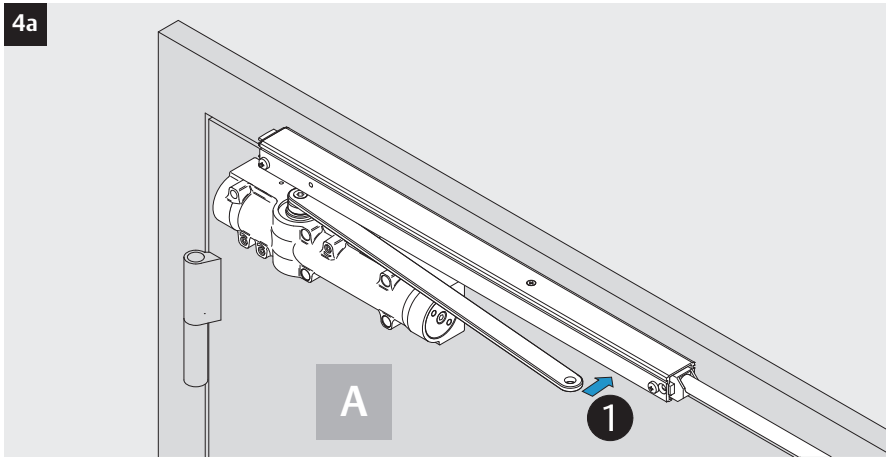

3i

Option

04
DC700G-CO-FT Type 24 V DC
DC700G-CO-FT Ausführung 24 V DC

* Connection at effeff Escape Door Control units.
 Anschluss an effeff-Fluchttürsteuergeräte.

DC700G-CO-FT Type 24 V DC
DC700G-CO-FT Ausführung 24 V DC