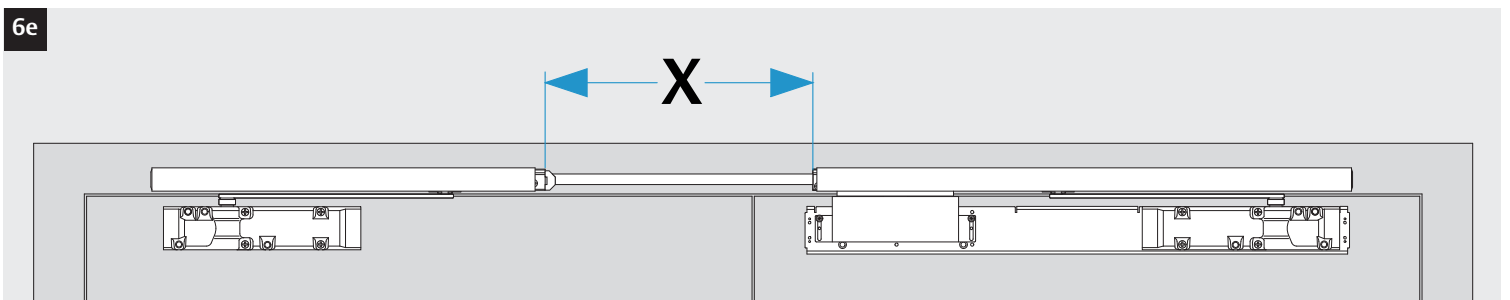

3i

Option

04
DC700G-CO-FT Type 24 V DC
DC700G-CO-FT Ausführung 24 V DC

* Connection at effeff Escape Door Control units.
 Anschluss an effeff-Fluchttürsteuergeräte.

DC700G-CO-FT Type 24 V DC
DC700G-CO-FT Ausführung 24 V DC