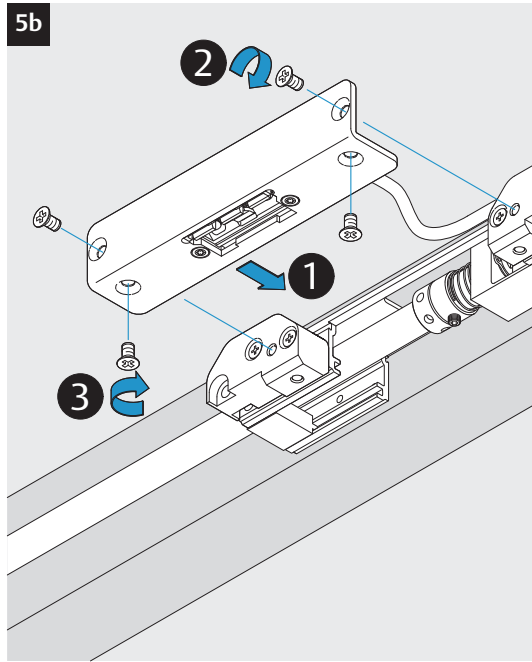

3i

Option

04
DC700G-CO-FT Type 24 V DC
DC700G-CO-FT Ausführung 24 V DC

* Connection at effeff Escape Door Control units.
 Anschluss an effeff-Fluchttürsteuergeräte.

DC700G-CO-FT Type 24 V DC
DC700G-CO-FT Ausführung 24 V DC