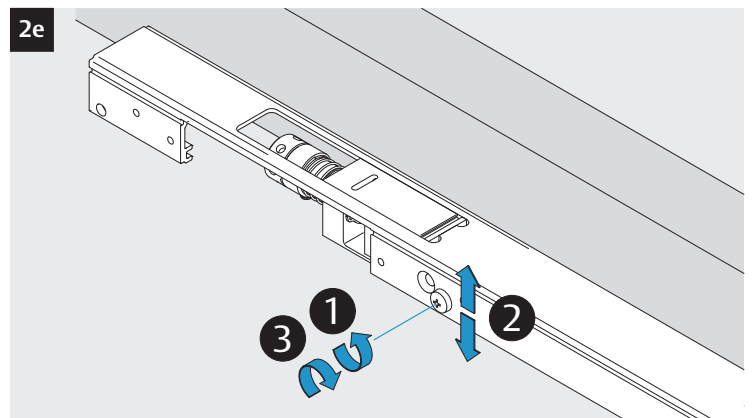

DC700G-CO-FT

Installation Instructions

Montage- und Installationsanleitung

ASSA ABLOY

D1009800

Experience a safer
and more open world

<https://aa-st.de/file/d10098>

CE	Abloy Oy PO Box 108 80101 Oulu Finland	 	16				
				DC700	EN 1154:1996/A1:2002/AC:2006 2812-CPR-AD5238	3	8
Dangerous substances: None							

3i

Option

04
DC700G-CO-FT Type 24 V DC
DC700G-CO-FT Ausführung 24 V DC

* Connection at effeff Escape Door Control units.
 Anschluss an effeff-Fluchttürsteuergeräte.

DC700G-CO-FT Type 24 V DC
DC700G-CO-FT Ausführung 24 V DC