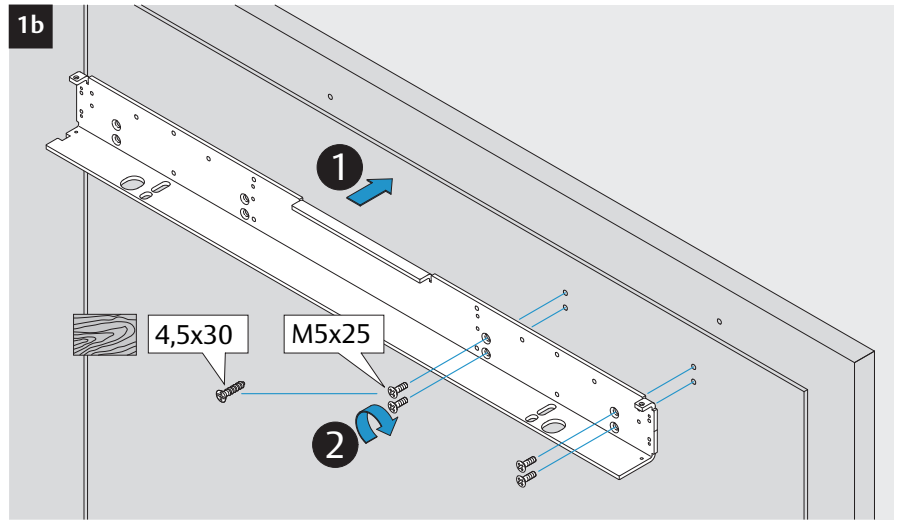

DC700G-CO-FT

Installation Instructions

Montage- und Installationsanleitung

ASSA ABLOY

D1009800

Experience a safer
and more open world

<https://aa-st.de/file/d10098>

CE	Abloy Oy PO Box 108 80101 Oulu Finland	 	16				
				DC700	EN 1154:1996/A1:2002/AC:2006 2812-CPR-AD5238	3	8
Dangerous substances: None							

3i

Option

04
DC700G-CO-FT Type 24 V DC
DC700G-CO-FT Ausführung 24 V DC

* Connection at effeff Escape Door Control units.
 Anschluss an effeff-Fluchttürsteuergeräte.

DC700G-CO-FT Type 24 V DC
DC700G-CO-FT Ausführung 24 V DC