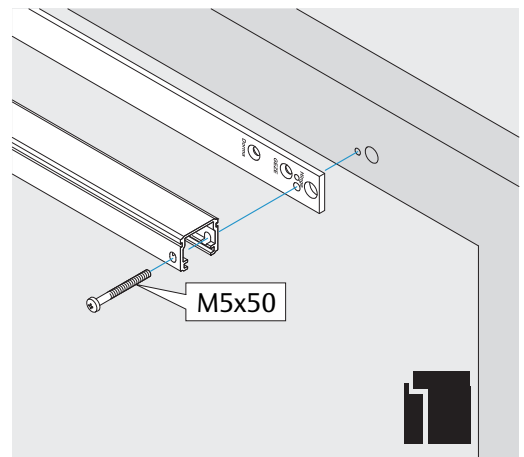

DC700G-CO-FT

Installation Instructions

Montage- und Installationsanleitung

ASSA ABLOY

D1009800

Experience a safer
and more open world

<https://aa-st.de/file/d10098>

CE	Abloy Oy PO Box 108 80101 Oulu Finland	 	16				
				DC700	EN 1154:1996/A1:2002/AC:2006 2812-CPR-AD5238	3	8
Dangerous substances: None							

3i

Option

04
DC700G-CO-FT Type 24 V DC
DC700G-CO-FT Ausführung 24 V DC

* Connection at effeff Escape Door Control units.
 Anschluss an effeff-Fluchttürsteuergeräte.

DC700G-CO-FT Type 24 V DC
DC700G-CO-FT Ausführung 24 V DC