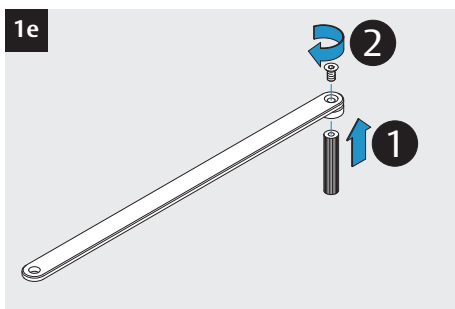

DC700G-CO-FT

Installation Instructions

Montage- und Installationsanleitung

ASSA ABLOY

D1009800

Experience a safer
and more open world

<https://aa-st.de/file/d10098>

CE	Abloy Oy PO Box 108 80101 Oulu Finland	 	16				
				DC700	EN 1154:1996/A1:2002/AC:2006 2812-CPR-AD5238	3	8
Dangerous substances: None							