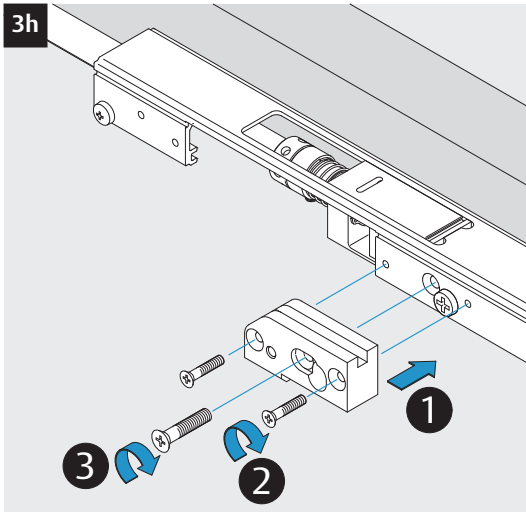

3i

Option

04
DC700G-CO-FT Type 24 V DC
DC700G-CO-FT Ausführung 24 V DC

* Connection at effeff Escape Door Control units.
 Anschluss an effeff-Fluchttürsteuergeräte.

DC700G-CO-FT Type 24 V DC
DC700G-CO-FT Ausführung 24 V DC