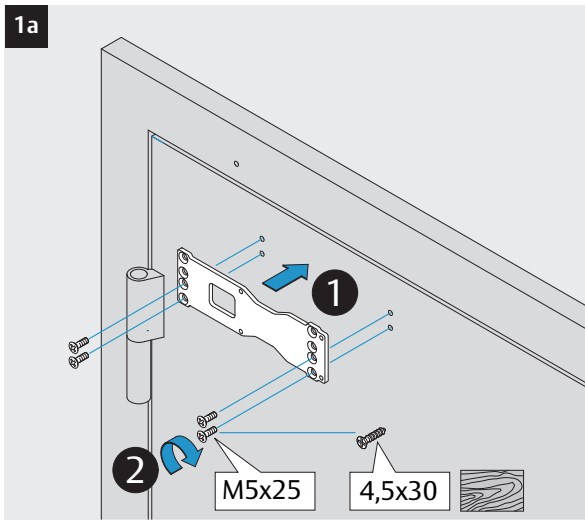

DC700G-CO-FT

Installation Instructions

Montage- und Installationsanleitung

ASSA ABLOY

D1009800

Experience a safer
and more open world

<https://aa-st.de/file/d10098>

CE	Abloy Oy PO Box 108 80101 Oulu Finland	 	16				
				DC700	EN 1154:1996/A1:2002/AC:2006 2812-CPR-AD5238	3	8
Dangerous substances: None							

3i

Option

04
DC700G-CO-FT Type 24 V DC
DC700G-CO-FT Ausführung 24 V DC

* Connection at effeff Escape Door Control units.
 Anschluss an effeff-Fluchttürsteuergeräte.

DC700G-CO-FT Type 24 V DC
DC700G-CO-FT Ausführung 24 V DC