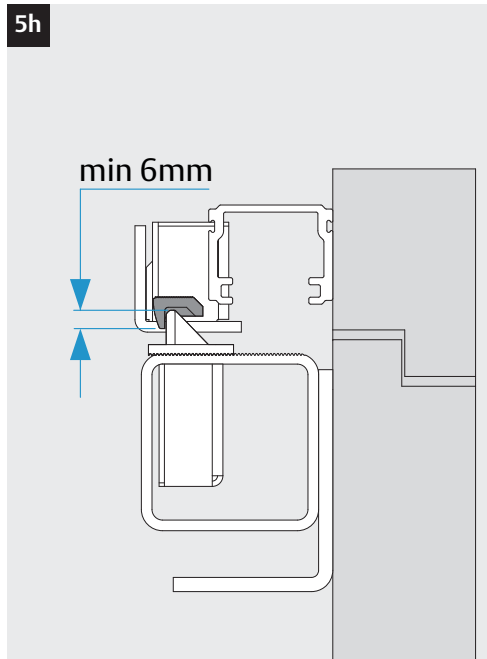

3i

Option

04
DC700G-CO-FT Type 24 V DC
DC700G-CO-FT Ausführung 24 V DC

* Connection at effeff Escape Door Control units.
 Anschluss an effeff-Fluchttürsteuergeräte.

DC700G-CO-FT Type 24 V DC
DC700G-CO-FT Ausführung 24 V DC