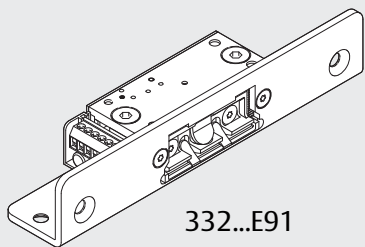

DC700G-CO-FT Type 12 V DC
DC700G-CO-FT Ausführung 12 V DC