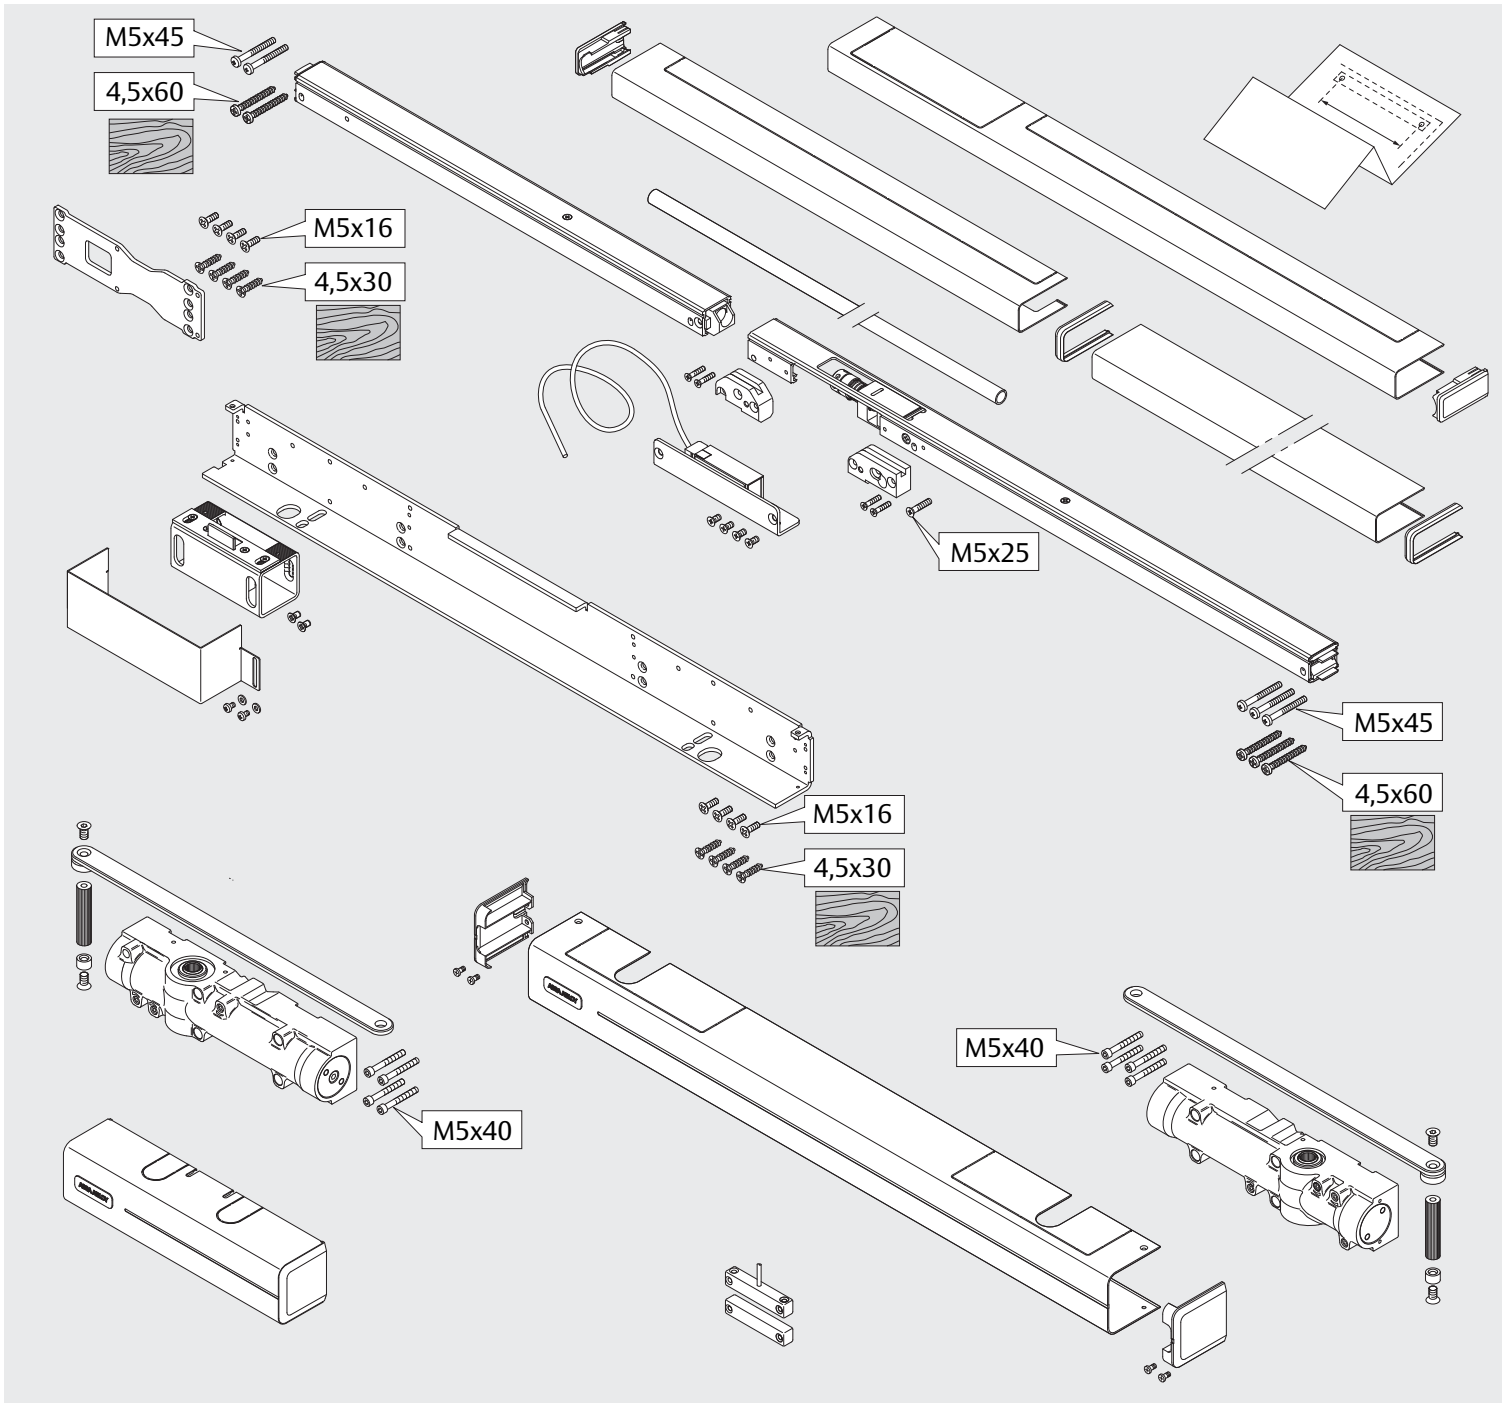

DC700G-CO-FT

Installation Instructions

Montage- und Installationsanleitung

ASSA ABLOY

D1009800

Experience a safer
and more open world

<https://aa-st.de/file/d10098>

CE	Abloy Oy PO Box 108 80101 Oulu Finland	 	16				
				DC700	EN 1154:1996/A1:2002/AC:2006 2812-CPR-AD5238	3	8
Dangerous substances: None							

3i

Option

04
DC700G-CO-FT Type 24 V DC
DC700G-CO-FT Ausführung 24 V DC

* Connection at effeff Escape Door Control units.
 Anschluss an effeff-Fluchttürsteuergeräte.

DC700G-CO-FT Type 24 V DC
DC700G-CO-FT Ausführung 24 V DC