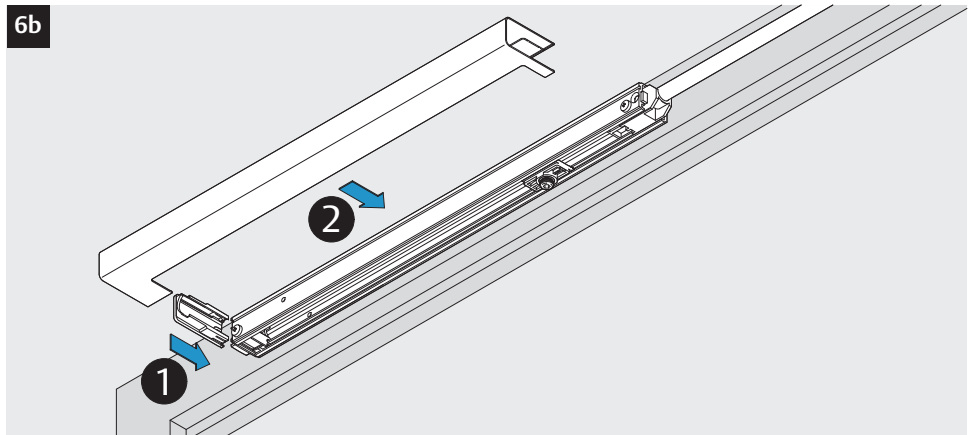

3i

Option

04
DC700G-CO-FT Type 24 V DC
DC700G-CO-FT Ausführung 24 V DC

* Connection at effeff Escape Door Control units.
 Anschluss an effeff-Fluchttürsteuergeräte.

DC700G-CO-FT Type 24 V DC
DC700G-CO-FT Ausführung 24 V DC