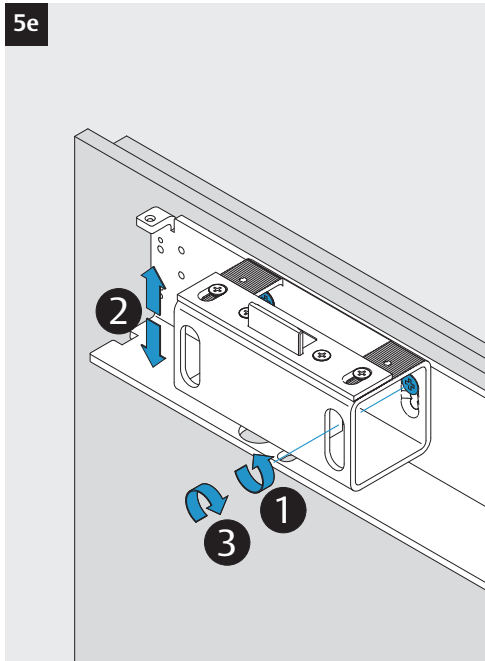

3i

Option

04
DC700G-CO-FT Type 24 V DC
DC700G-CO-FT Ausführung 24 V DC

* Connection at effeff Escape Door Control units.
 Anschluss an effeff-Fluchttürsteuergeräte.

DC700G-CO-FT Type 24 V DC
DC700G-CO-FT Ausführung 24 V DC