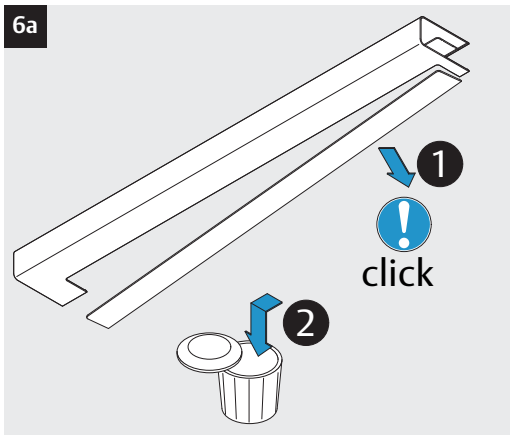

3i

Option

04
DC700G-CO-FT Type 24 V DC
DC700G-CO-FT Ausführung 24 V DC

* Connection at effeff Escape Door Control units.
 Anschluss an effeff-Fluchttürsteuergeräte.

DC700G-CO-FT Type 24 V DC
DC700G-CO-FT Ausführung 24 V DC