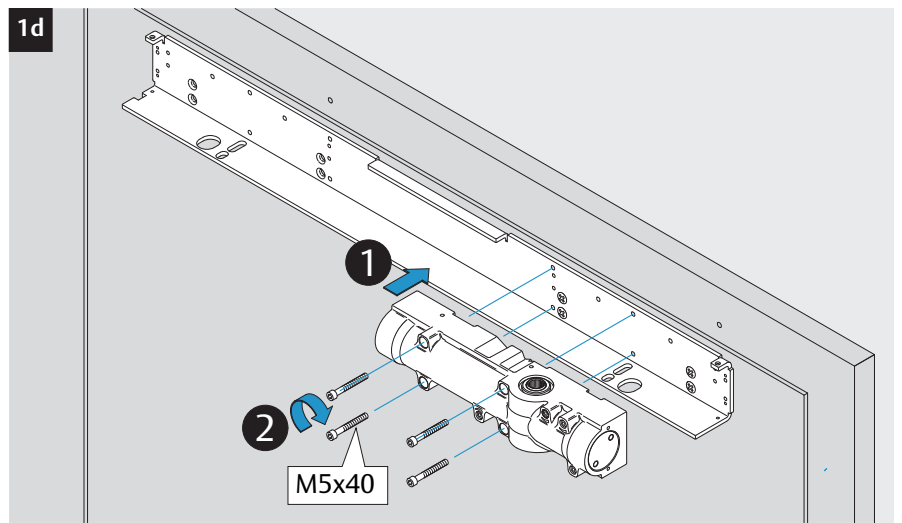

DC700G-CO-FT

Installation Instructions

Montage- und Installationsanleitung

ASSA ABLOY

D1009800

Experience a safer
and more open world

<https://aa-st.de/file/d10098>

CE	Abloy Oy PO Box 108 80101 Oulu Finland	 	16				
				DC700	EN 1154:1996/A1:2002/AC:2006 2812-CPR-AD5238	3	8
Dangerous substances: None							

3i

Option

04
DC700G-CO-FT Type 24 V DC
DC700G-CO-FT Ausführung 24 V DC

* Connection at effeff Escape Door Control units.
 Anschluss an effeff-Fluchttürsteuergeräte.

DC700G-CO-FT Type 24 V DC
DC700G-CO-FT Ausführung 24 V DC