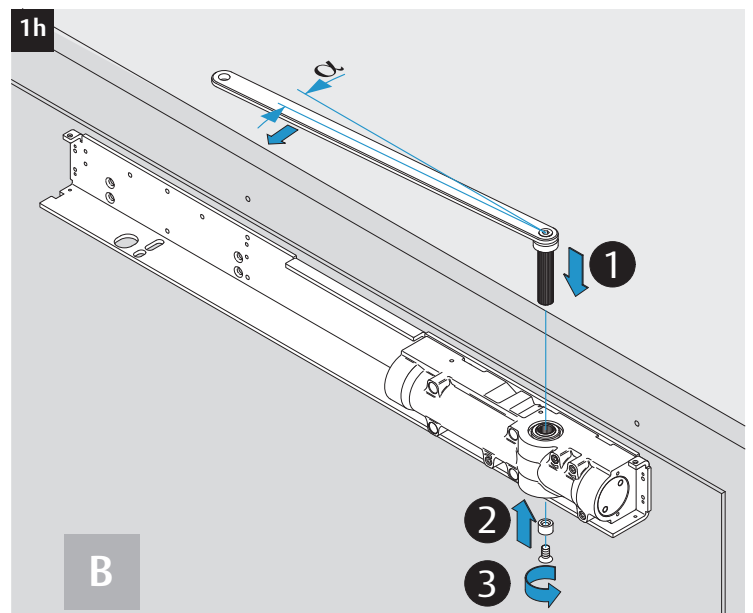

DC700G-CO-FT

Installation Instructions

Montage- und Installationsanleitung

ASSA ABLOY

D1009800

Experience a safer
and more open world

<https://aa-st.de/file/d10098>

CE	Abloy Oy PO Box 108 80101 Oulu Finland	 	16				
				DC700	EN 1154:1996/A1:2002/AC:2006 2812-CPR-AD5238	3	8
Dangerous substances: None							

3i

Option

04
DC700G-CO-FT Type 24 V DC
DC700G-CO-FT Ausführung 24 V DC

* Connection at effeff Escape Door Control units.
 Anschluss an effeff-Fluchttürsteuergeräte.

DC700G-CO-FT Type 24 V DC
DC700G-CO-FT Ausführung 24 V DC