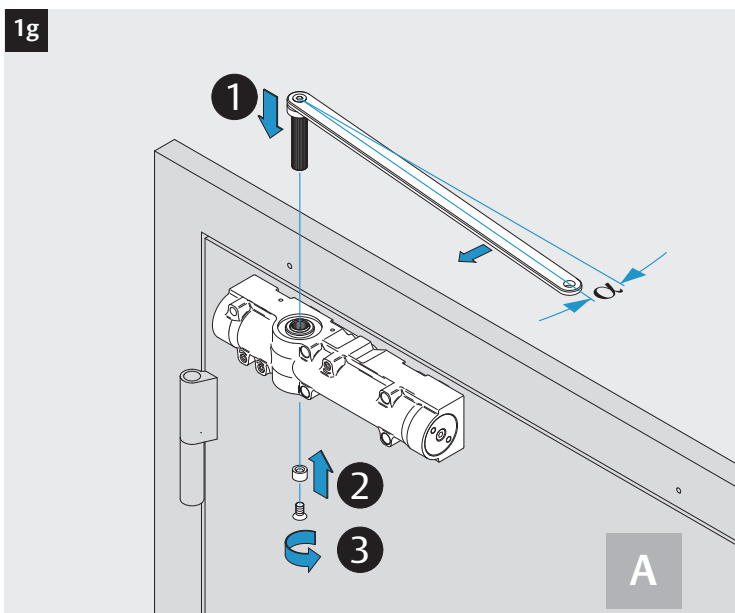

DC700G-CO-FT

Installation Instructions

Montage- und Installationsanleitung

ASSA ABLOY

D1009800

Experience a safer
and more open world

<https://aa-st.de/file/d10098>

CE	Abloy Oy PO Box 108 80101 Oulu Finland	 	16				
				DC700	EN 1154:1996/A1:2002/AC:2006 2812-CPR-AD5238	3	8
Dangerous substances: None							

3i

Option

04
DC700G-CO-FT Type 24 V DC
DC700G-CO-FT Ausführung 24 V DC

* Connection at effeff Escape Door Control units.
 Anschluss an effeff-Fluchttürsteuergeräte.

DC700G-CO-FT Type 24 V DC
DC700G-CO-FT Ausführung 24 V DC