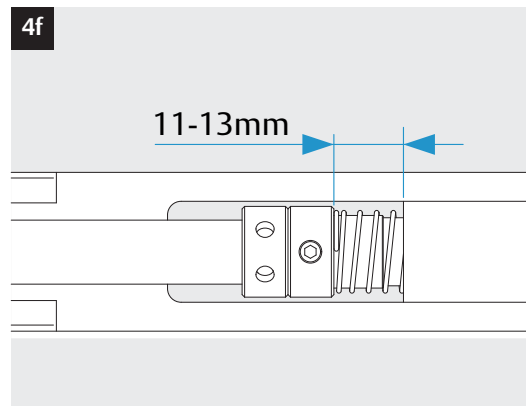

3i

Option

04
DC700G-CO-FT Type 24 V DC
DC700G-CO-FT Ausführung 24 V DC

* Connection at effeff Escape Door Control units.
 Anschluss an effeff-Fluchttürsteuergeräte.

DC700G-CO-FT Type 24 V DC
DC700G-CO-FT Ausführung 24 V DC