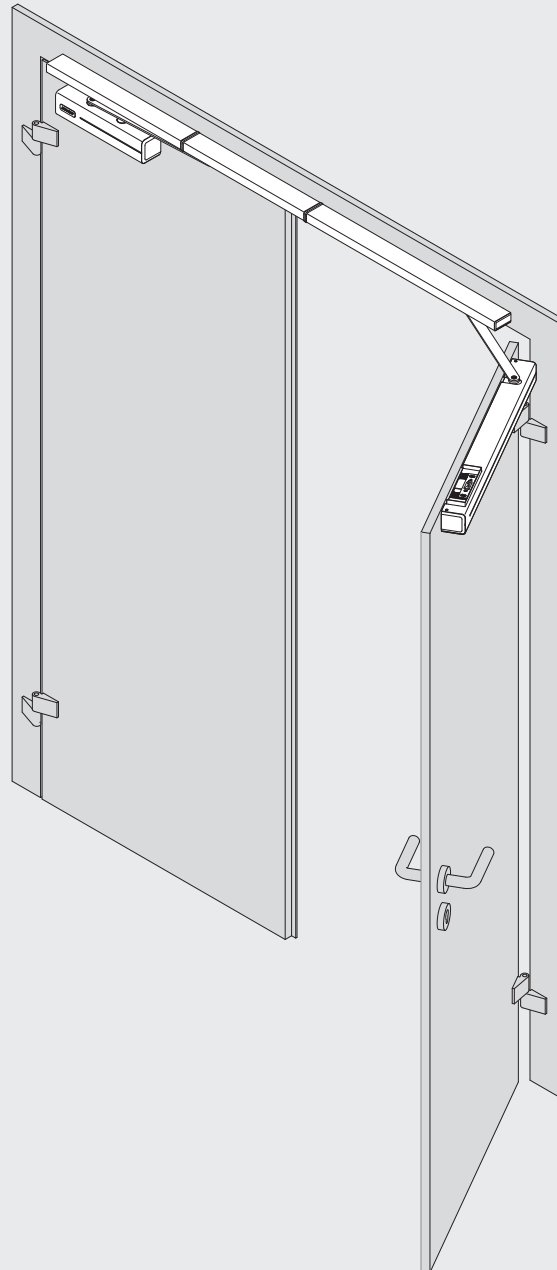

DC700G-CO-FT

Installation Instructions

Montage- und Installationsanleitung

ASSA ABLOY

D1009800

Experience a safer
and more open world

<https://aa-st.de/file/d10098>

CE	Abloy Oy PO Box 108 80101 Oulu Finland	 	16				
				DC700	EN 1154:1996/A1:2002/AC:2006 2812-CPR-AD5238	3	8
Dangerous substances: None							