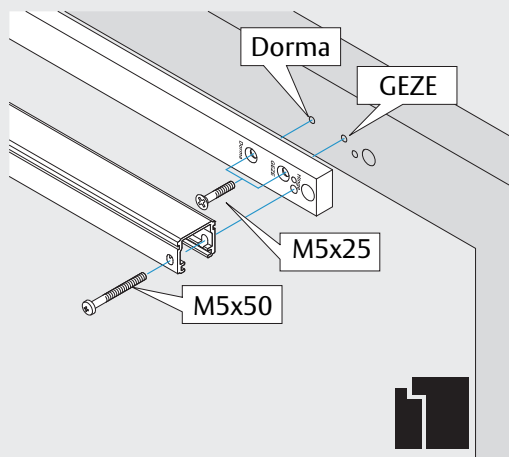

DC700G-CO-FT

Installation Instructions

Montage- und Installationsanleitung

ASSA ABLOY

D1009800

Experience a safer
and more open world

<https://aa-st.de/file/d10098>

CE	Abloy Oy PO Box 108 80101 Oulu Finland	 	16				
				DC700	EN 1154:1996/A1:2002/AC:2006 2812-CPR-AD5238	3	8
Dangerous substances: None							

3a

3b

3c

3d

3e

3f

3g

3h

3i

Option

04
DC700G-CO-FT Type 24 V DC
DC700G-CO-FT Ausführung 24 V DC

* Connection at effeff Escape Door Control units.
 Anschluss an effeff-Fluchttürsteuergeräte.

DC700G-CO-FT Type 24 V DC
DC700G-CO-FT Ausführung 24 V DC