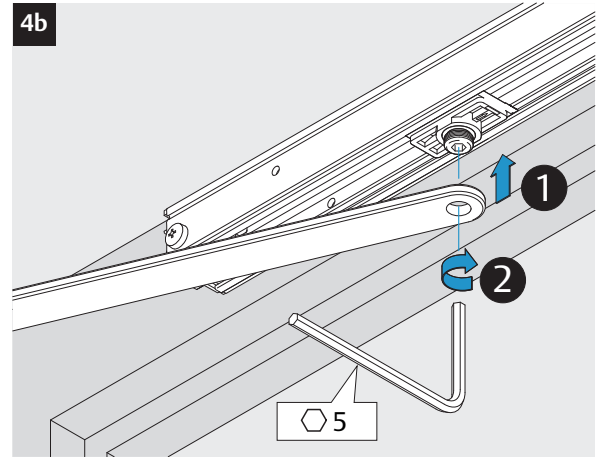

3i

Option

04
DC700G-CO-FT Type 24 V DC
DC700G-CO-FT Ausführung 24 V DC

* Connection at effeff Escape Door Control units.
 Anschluss an effeff-Fluchttürsteuergeräte.

DC700G-CO-FT Type 24 V DC
DC700G-CO-FT Ausführung 24 V DC