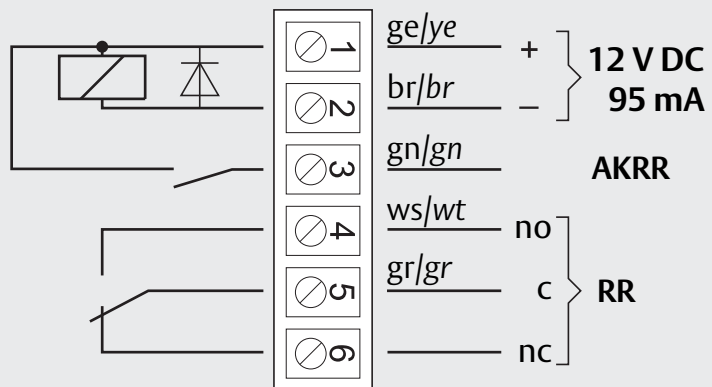

DC700G-CO-FT Type 12 V DC
DC700G-CO-FT Ausführung 12 V DC