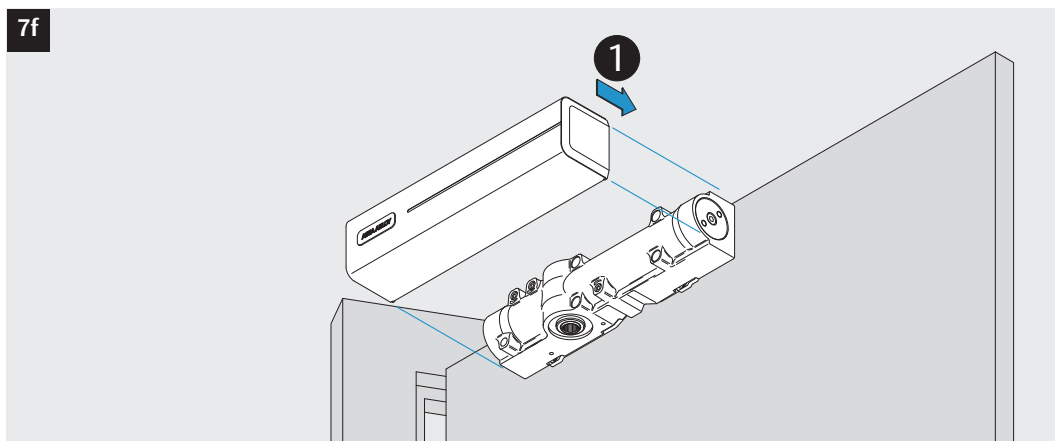

3i

Option

04
DC700G-CO-FT Type 24 V DC
DC700G-CO-FT Ausführung 24 V DC

* Connection at effeff Escape Door Control units.
 Anschluss an effeff-Fluchttürsteuergeräte.

DC700G-CO-FT Type 24 V DC
DC700G-CO-FT Ausführung 24 V DC