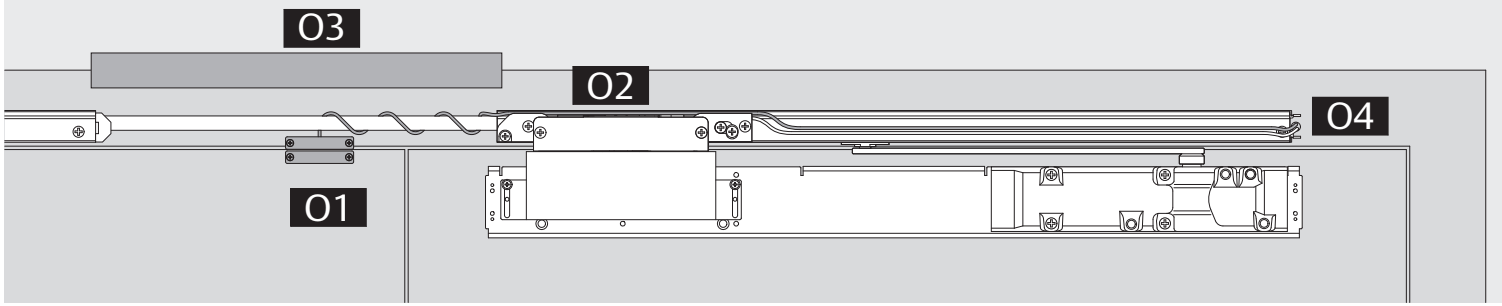

3i

Option

04
DC700G-CO-FT Type 24 V DC
DC700G-CO-FT Ausführung 24 V DC

* Connection at effeff Escape Door Control units.
 Anschluss an effeff-Fluchttürsteuergeräte.

DC700G-CO-FT Type 24 V DC
DC700G-CO-FT Ausführung 24 V DC