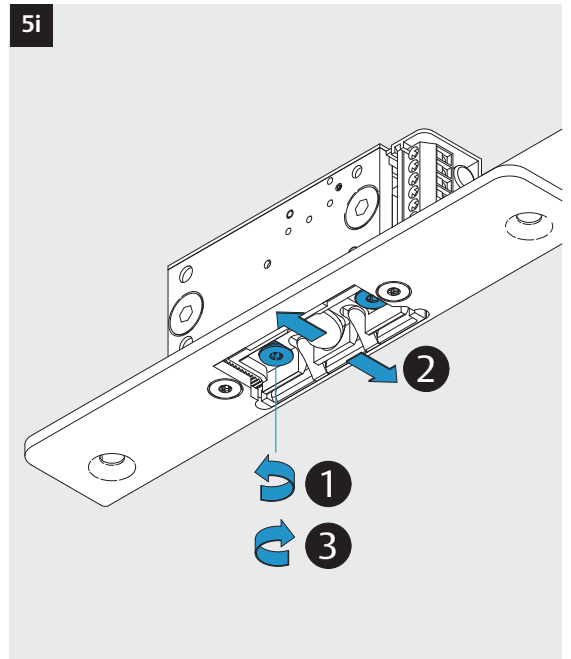

3i

Option

04
DC700G-CO-FT Type 24 V DC
DC700G-CO-FT Ausführung 24 V DC

* Connection at effeff Escape Door Control units.
 Anschluss an effeff-Fluchttürsteuergeräte.

DC700G-CO-FT Type 24 V DC
DC700G-CO-FT Ausführung 24 V DC