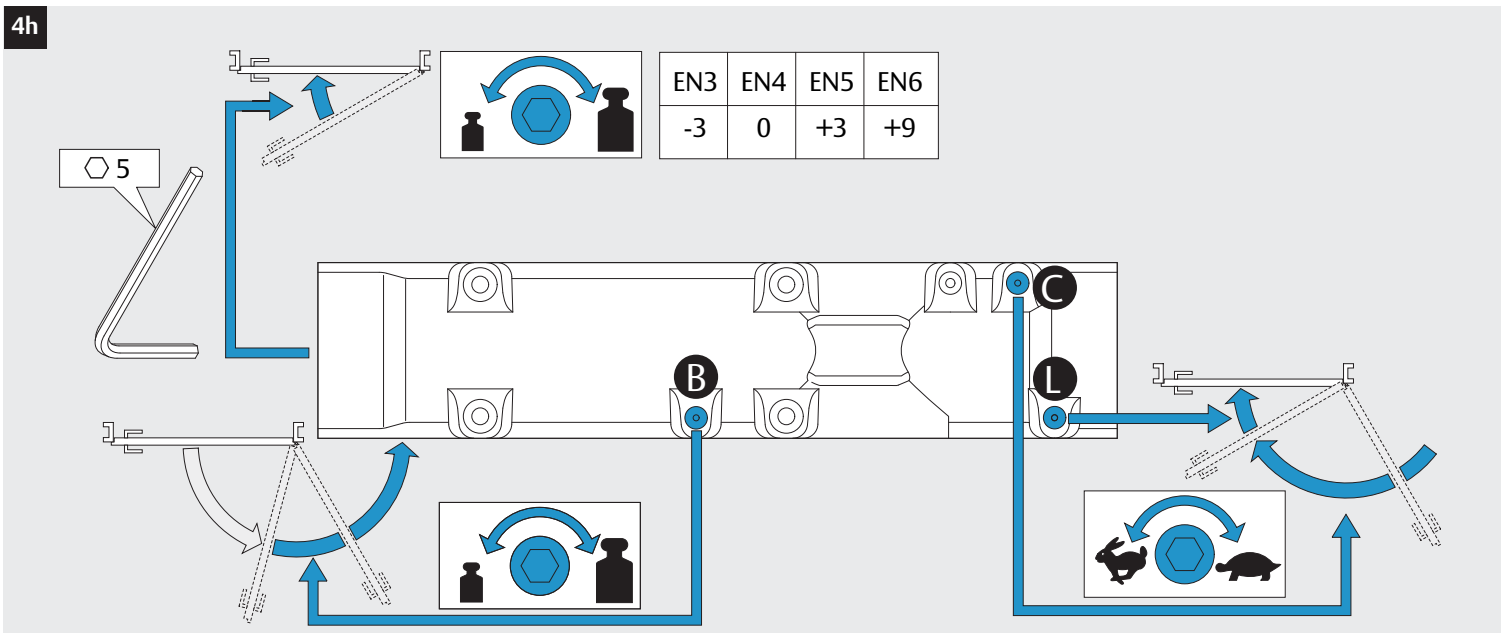

3i

Option

04
DC700G-CO-FT Type 24 V DC
DC700G-CO-FT Ausführung 24 V DC

* Connection at effeff Escape Door Control units.
 Anschluss an effeff-Fluchttürsteuergeräte.

DC700G-CO-FT Type 24 V DC
DC700G-CO-FT Ausführung 24 V DC