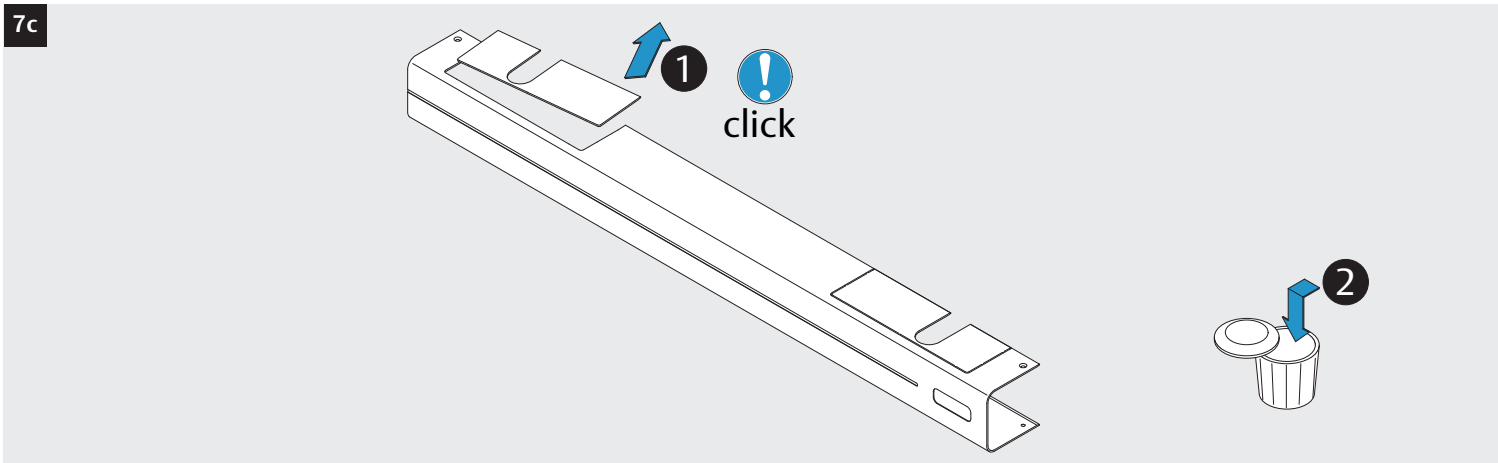

3i

Option

04
DC700G-CO-FT Type 24 V DC
DC700G-CO-FT Ausführung 24 V DC

* Connection at effeff Escape Door Control units.
 Anschluss an effeff-Fluchttürsteuergeräte.

DC700G-CO-FT Type 24 V DC
DC700G-CO-FT Ausführung 24 V DC