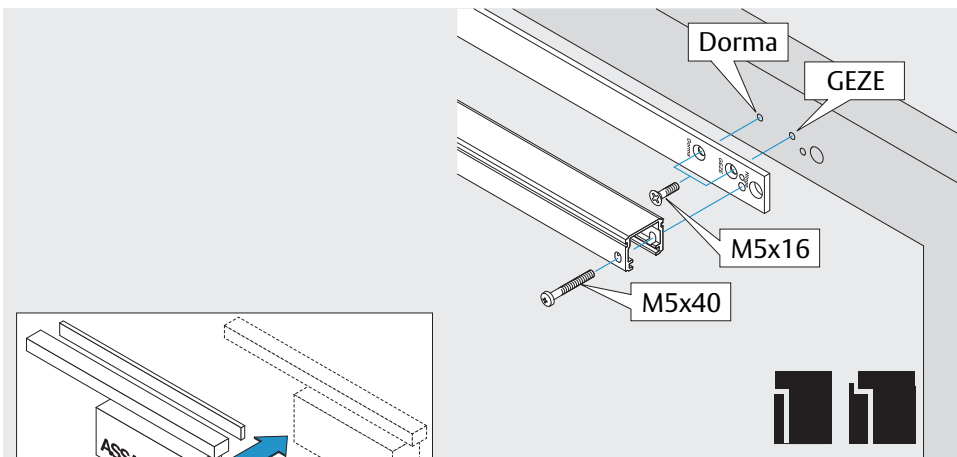

DC700G-CO-FT

Installation Instructions

Montage- und Installationsanleitung

ASSA ABLOY

D1009800

Experience a safer
and more open world

<https://aa-st.de/file/d10098>

CE	Abloy Oy PO Box 108 80101 Oulu Finland	 	16				
				DC700	EN 1154:1996/A1:2002/AC:2006 2812-CPR-AD5238	3	8
Dangerous substances: None							

3i

Option

04
DC700G-CO-FT Type 24 V DC
DC700G-CO-FT Ausführung 24 V DC

* Connection at effeff Escape Door Control units.
 Anschluss an effeff-Fluchttürsteuergeräte.

DC700G-CO-FT Type 24 V DC
DC700G-CO-FT Ausführung 24 V DC