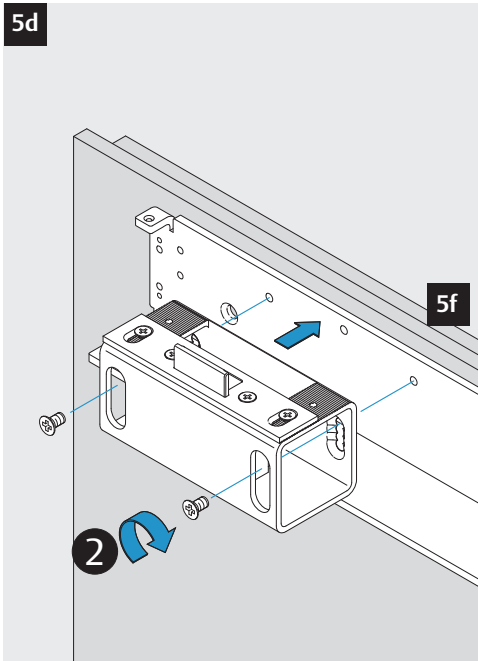

3i

Option

04
DC700G-CO-FT Type 24 V DC
DC700G-CO-FT Ausführung 24 V DC

* Connection at effeff Escape Door Control units.
 Anschluss an effeff-Fluchttürsteuergeräte.

DC700G-CO-FT Type 24 V DC
DC700G-CO-FT Ausführung 24 V DC