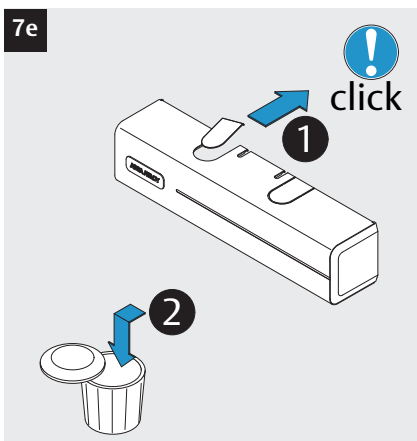

DC700G-CO-FT

Installation Instructions

Montage- und Installationsanleitung

ASSA ABLOY

D1009800

Experience a safer
and more open world

<https://aa-st.de/file/d10098>

CE	Abloy Oy PO Box 108 80101 Oulu Finland	 	16				
				DC700	EN 1154:1996/A1:2002/AC:2006 2812-CPR-AD5238	3	8
Dangerous substances: None							

3i

Option

04
DC700G-CO-FT Type 24 V DC
DC700G-CO-FT Ausführung 24 V DC

* Connection at effeff Escape Door Control units.
 Anschluss an effeff-Fluchttürsteuergeräte.

DC700G-CO-FT Type 24 V DC
DC700G-CO-FT Ausführung 24 V DC