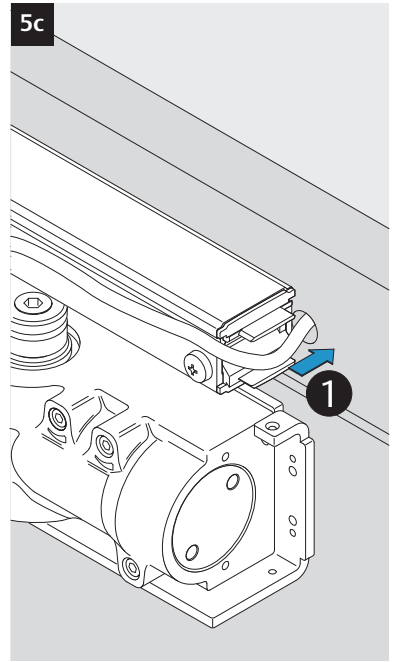

3i

Option

04
DC700G-CO-FT Type 24 V DC
DC700G-CO-FT Ausführung 24 V DC

* Connection at effeff Escape Door Control units.
 Anschluss an effeff-Fluchttürsteuergeräte.

DC700G-CO-FT Type 24 V DC
DC700G-CO-FT Ausführung 24 V DC