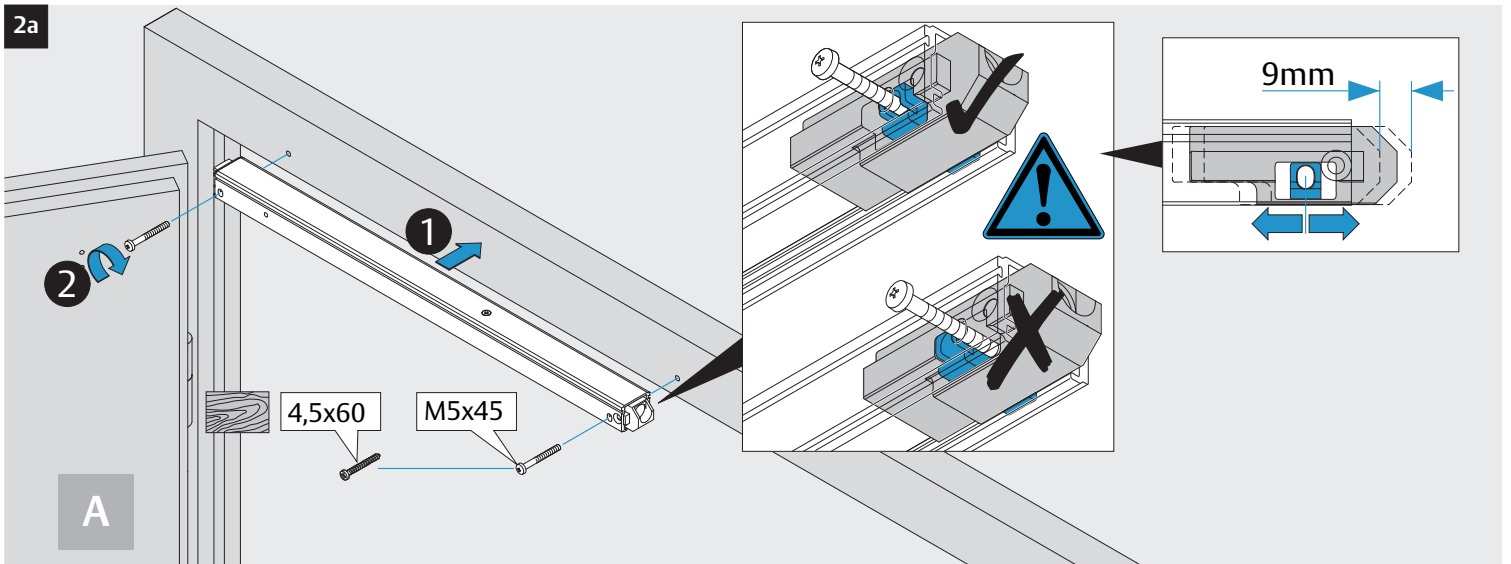

DC700G-CO-FT

Installation Instructions

Montage- und Installationsanleitung

ASSA ABLOY

D1009800

Experience a safer
and more open world

<https://aa-st.de/file/d10098>

CE	Abloy Oy PO Box 108 80101 Oulu Finland	 	16				
				DC700	EN 1154:1996/A1:2002/AC:2006 2812-CPR-AD5238	3	8
Dangerous substances: None							

3i

Option

04
DC700G-CO-FT Type 24 V DC
DC700G-CO-FT Ausführung 24 V DC

* Connection at effeff Escape Door Control units.
 Anschluss an effeff-Fluchttürsteuergeräte.

DC700G-CO-FT Type 24 V DC
DC700G-CO-FT Ausführung 24 V DC