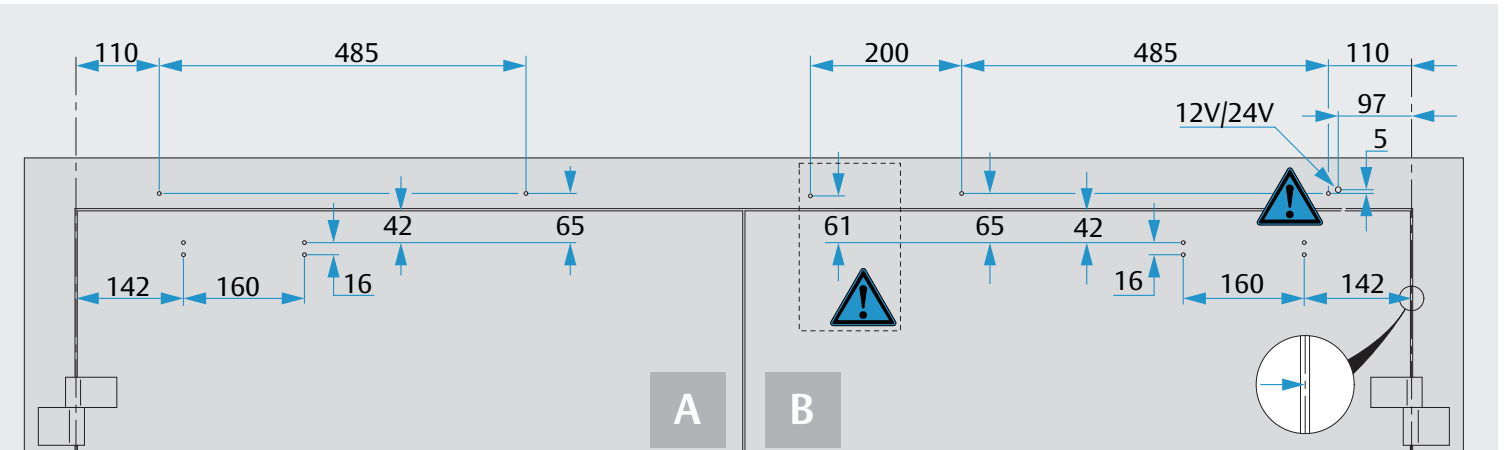

DC700G-CO-FT

Installation Instructions

Montage- und Installationsanleitung

ASSA ABLOY

D1009800

Experience a safer
and more open world

<https://aa-st.de/file/d10098>

CE	Abloy Oy PO Box 108 80101 Oulu Finland	 	16				
				DC700	EN 1154:1996/A1:2002/AC:2006 2812-CPR-AD5238	3	8
Dangerous substances: None							

3i

Option

04
DC700G-CO-FT Type 24 V DC
DC700G-CO-FT Ausführung 24 V DC

* Connection at effeff Escape Door Control units.
 Anschluss an effeff-Fluchttürsteuergeräte.

DC700G-CO-FT Type 24 V DC
DC700G-CO-FT Ausführung 24 V DC