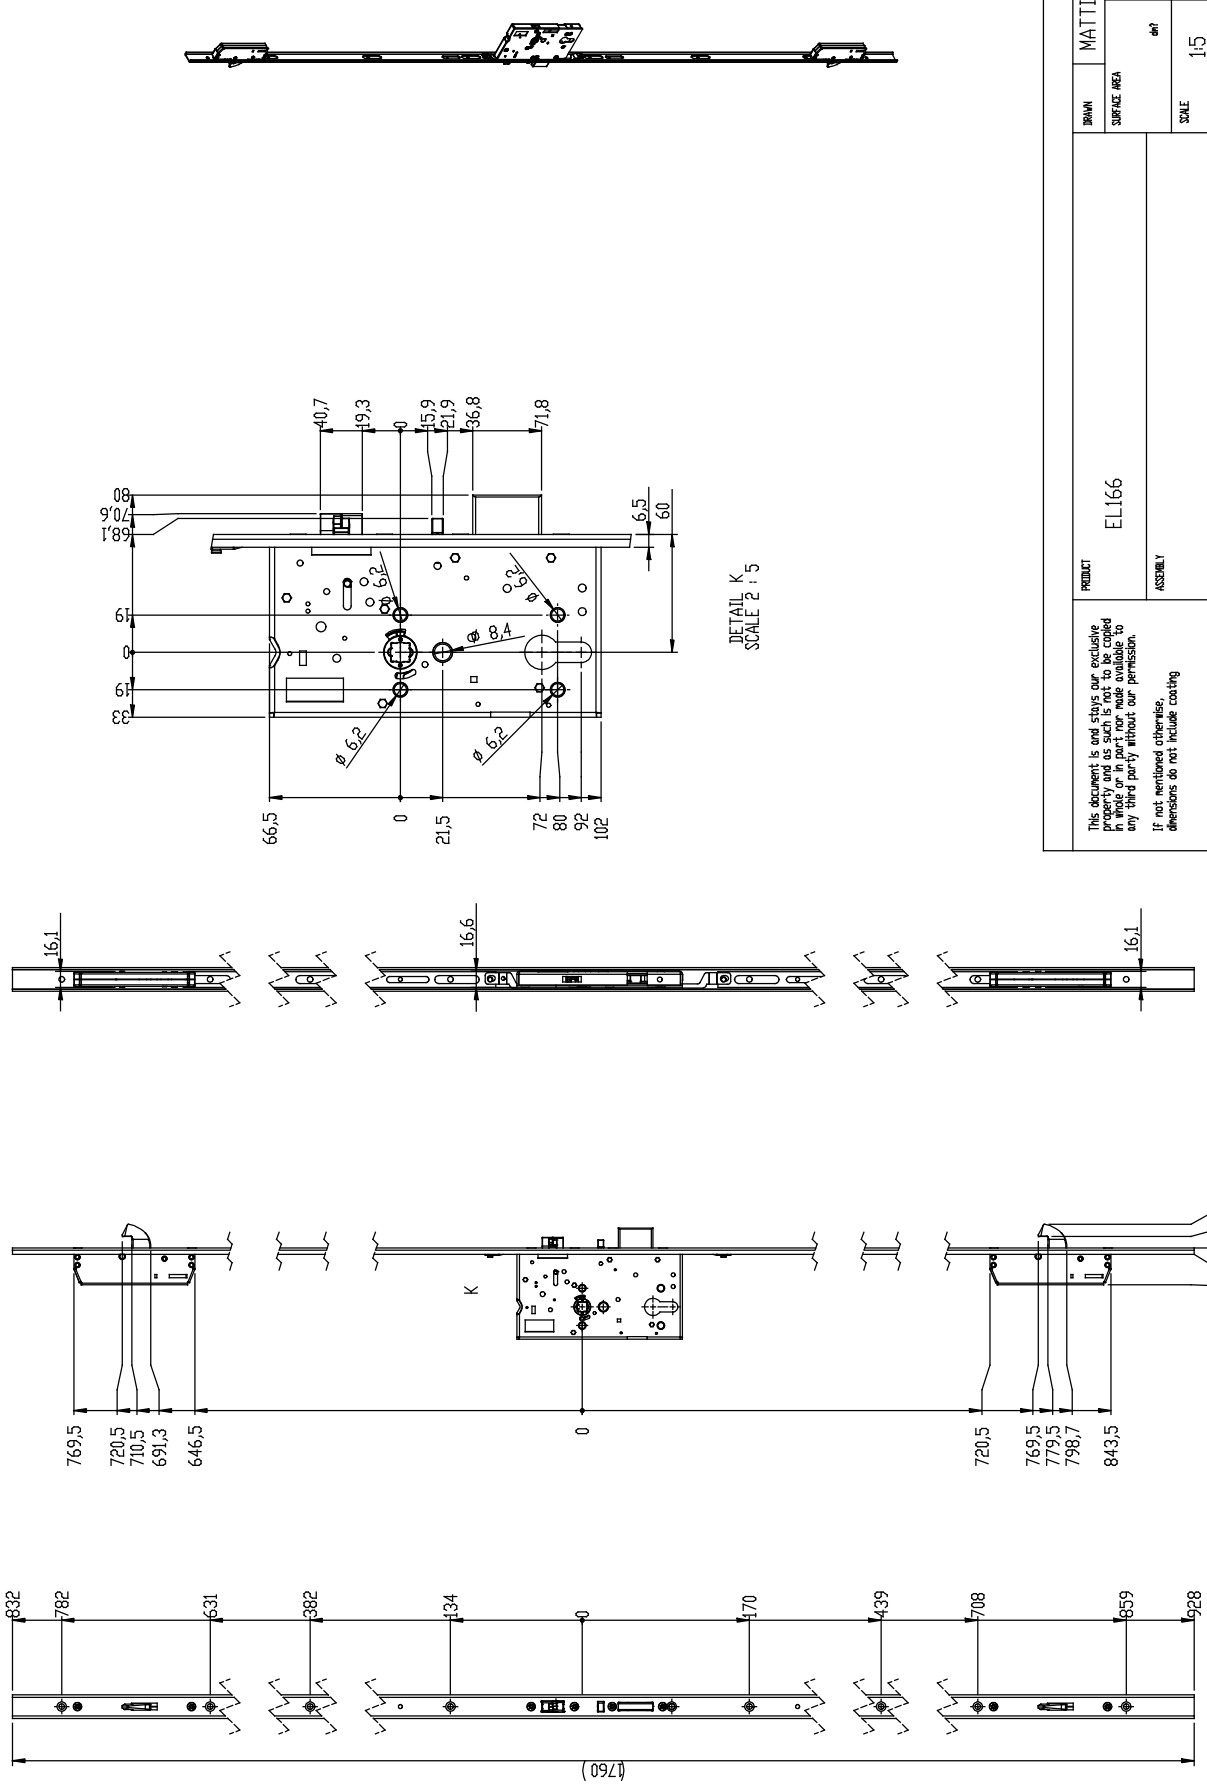

REV	DESCRIPTION	DRAWN	DATE

DETAIL K
SCALE 2:1,5

PRODUCT	EL166	DRAWN	MATTI	DATE	9.2.2012
	ASSEMBLY	SURFACE AREA	mm ²	VOLUME	mm ³
<p>This document is not status our exclusive property and as such is not to be copied in whole or in part nor made available to any third party without our permission. If not mentioned otherwise, dimensions do not include coating.</p>		SCALE	1:5		
<p>Abloy by in ASSA ABLOY Group brand</p>		TITLE	EL166 60 1760		
		DRAWING			